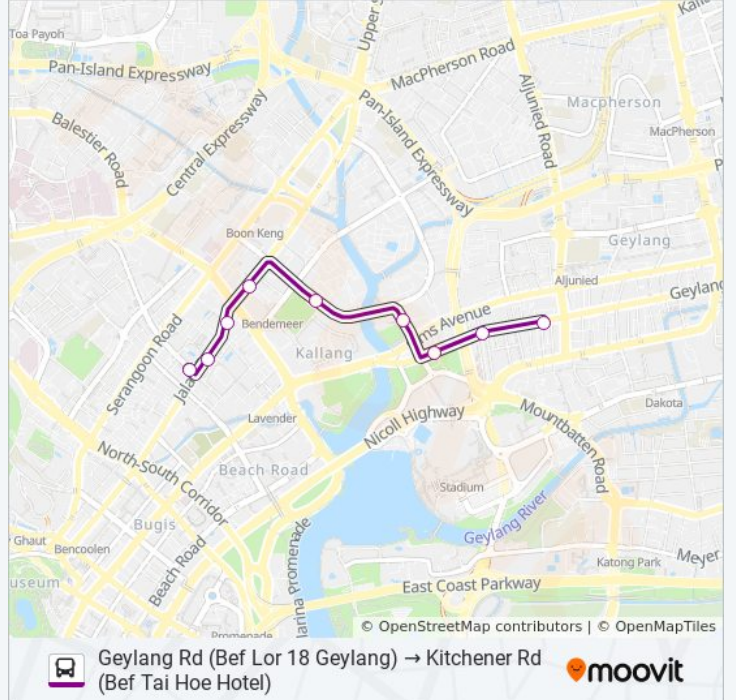

## Geylang Rd (Bef Lor 18 Geylang) → Kitchener Rd (Bef Tai Hoe Hotel)

Get The App

The 21A bus line Geylang Rd (Bef Lor 18 Geylang) → Kitchener Rd (Bef Tai Hoe Hotel) has one route. For regular weekdays, their operation hours are:

### Direction: Kitchener Rd (Bef Tai Hoe Hotel)

9 stops

[VIEW LINE SCHEDULE](#)

- Geylang Rd - Bef Lor 18 Geylang (80089)
- Geylang Rd - Opp Mohd Salleh Mque (80069)
- Geylang Rd - Aft Sims Way (80049)
- Lor 1 Geylang - Kallang Stn/Opp Blk 2c (80101)
- Boon Keng Rd - Opp Kallang PI (60051)
- Bendemeer Rd - Bef Lavender St (60099)
- Jln Besar - Hoa Nam Bldg (07329)
- Jln Besar - Aft Allenby Rd (07319)
- Kitchener Rd - Bef Tai Hoe Hotel (07231)

### 21A bus Time Schedule

Kitchener Rd (Bef Tai Hoe Hotel) Route Timetable:

Sunday	5:30 PM - 6:30 PM
Monday	Not Operational
Tuesday	Not Operational
Wednesday	Not Operational
Thursday	Not Operational
Friday	5:30 PM - 6:30 PM
Saturday	Not Operational

### 21A bus Info

**Direction:** Kitchener Rd (Bef Tai Hoe Hotel)

**Stops:** 9

**Trip Duration:** 15 min

**Line Summary:**

21A bus time schedules and route maps are available in an offline PDF at [moovitapp.com](https://moovitapp.com). Use the [Moovit App](#) to see live bus times, train schedule or subway schedule, and step-by-step directions for all public transit in Singapore.