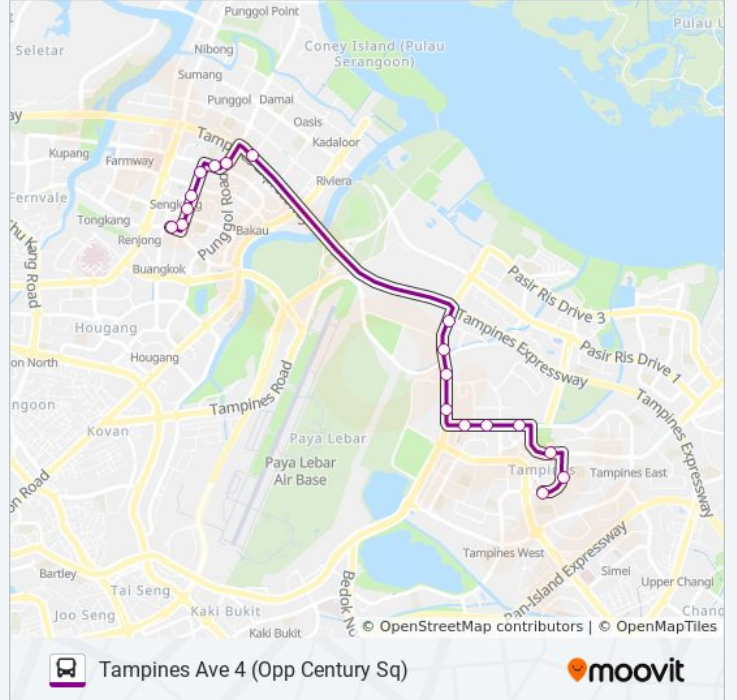

Tampines Ave 4 (Opp Century Sq)

Get The App

The 27A bus line Tampines Ave 4 (Opp Century Sq) has one route. For regular weekdays, their operation hours are:
(1) Tampines Ave 4 (Opp Century Sq): 6:30 AM - 8:29 AM
Use the Moovit App to find the closest 27A bus station near you and find out when is the next 27A bus arriving.

Direction: Tampines Ave 4 (Opp Century Sq)

18 stops

[VIEW LINE SCHEDULE](#)

- Sengkang East Ave - Blk 203b (67261)
- Compassvale Rd - Blk 203 (67209)
- Compassvale Rd - Opp Blk 223d (67199)
- Compassvale Rd - Opp Blk 241 (67189)
- Compassvale Rd - Blk 259c (67249)
- Compassvale St - Compassvale Stn Exit B (67259)
- Punggol Rd - Blk 298a (65061)
- Tpe - Aft Punggol Rd (65199)
- Tampines Ave 10 - Ikea Tampines/Aft Tpe (75359)
- Tampines Ave 10 - Bef Tampines Lk (75369)
- Tampines Ave 10 - Aft Tampines Lk (75319)
- Tampines Ave 10 - Bef Tampines Ave 9 (75299)
- Tampines Ave 9 - Opp Blks 741/742 (75289)
- Tampines Ave 9 - Opp Blk 721 (75279)
- Tampines Ave 9 - Opp Citylife@ Tampines (76549)
- Tampines Ave 7 - Blk 401 (76191)
- Tampines Ave 4 - Opp Tampines Stn/Int (76149)
- Tampines Ave 4 - Opp Century Sq (76139)

27A bus Time Schedule

Tampines Ave 4 (Opp Century Sq) Route Timetable:

Sunday	Not Operational
Monday	6:30 AM - 8:29 AM
Tuesday	6:30 AM - 8:29 AM
Wednesday	6:30 AM - 8:29 AM
Thursday	6:30 AM - 8:29 AM
Friday	Not Operational
Saturday	Not Operational

27A bus Info

Direction: Tampines Ave 4 (Opp Century Sq)

Stops: 18

Trip Duration: 33 min

Line Summary:

27A bus time schedules and route maps are available in an offline PDF at moovitapp.com. Use the [Moovit App](#) to see live bus times, train schedule or subway schedule, and step-by-step directions for all public transit in Singapore.