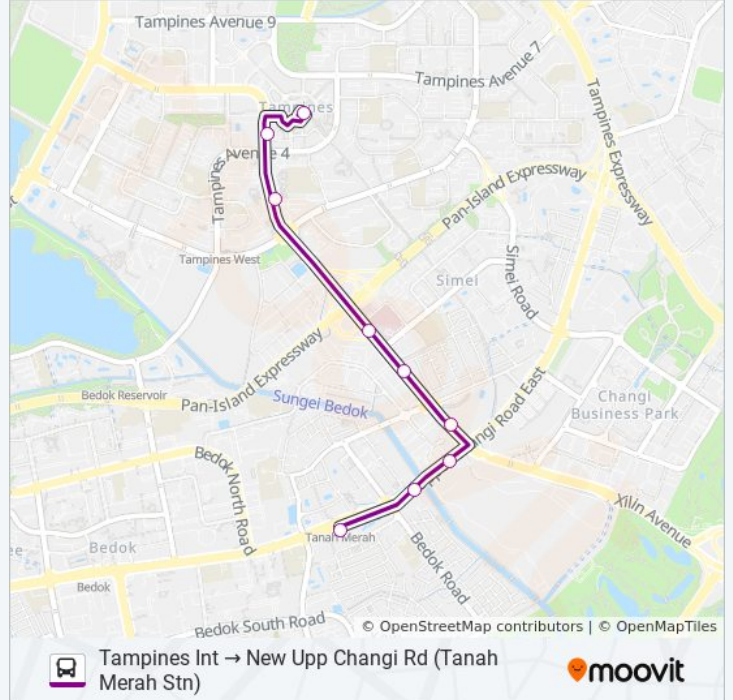

## Tampines Int → New Upp Changi Rd (Tanah Merah Stn Exit A)

Get The App

The 31A bus line Tampines Int → New Upp Changi Rd (Tanah Merah Stn Exit A) has one route. For regular weekdays, their operation hours are:

### Direction: New Upp Changi Rd (Tanah Merah Stn Exit A)

9 stops

[VIEW LINE SCHEDULE](#)

- Tampines Ctrl 1 - Tampines Int (75009)
- Tampines Ave 5 - Opp Our Tampines Hub (76059)
- Tampines Ave 5 - Blk 147 (76069)
- Simei Ave - Changi General Hosp (96289)
- Simei Ave - Opp Blk 3012 (96109)
- Simei Ave - Ite Coll East Adm Blk (96119)
- Upp Changi Rd East - Aft Simei Ave (96019)
- Upp Changi Rd East - Bef Bedok Rd (85109)
- New Upp Changi Rd - Tanah Merah Stn Exit A (85099)

### 31A bus Time Schedule

New Upp Changi Rd (Tanah Merah Stn Exit A)  
Route Timetable:

Sunday	Not Operational
Monday	6:30 AM - 8:30 AM
Tuesday	6:30 AM - 8:30 AM
Wednesday	6:30 AM - 8:30 AM
Thursday	6:30 AM - 8:30 AM
Friday	Not Operational
Saturday	Not Operational

### 31A bus Info

**Direction:** New Upp Changi Rd (Tanah Merah Stn Exit A)

**Stops:** 9

**Trip Duration:** 18 min

**Line Summary:**

31A bus time schedules and route maps are available in an offline PDF at [moovitapp.com](https://moovitapp.com). Use the [Moovit App](#) to see live bus times, train schedule or subway schedule, and step-by-step directions for all public transit in Singapore.