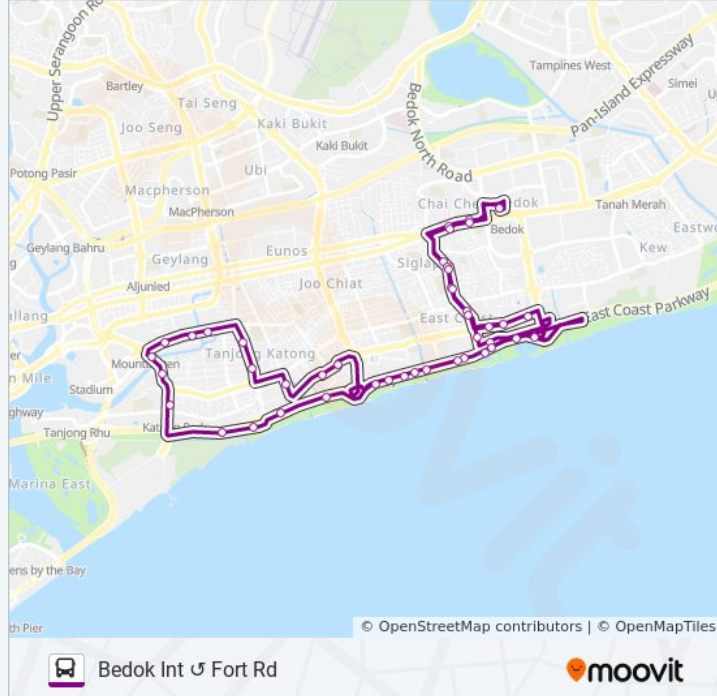

Old Airport Rd - Dakota Stn Exit B/Blk 60 (81189)

Old Airport Rd - Blk 22 (81179)

Mountbatten Rd - Mountbatten Stn Exit B (80279)

Mountbatten Rd - Bef Wilkinson Rd (91099)

Fort Rd - Opp Fort Gdns (91089)

East Coast Pk Svc Rd - Cp B1 (91111)

East Coast Pk Svc Rd - Tg Katong Flyover
(91101)

East Coast Pk Svc Rd - Opp P/G @ Big Splash
(92261)

East Coast Pk Svc Rd - Opp Parkland Green
(92251)

East Coast Pk Svc Rd - Opp Cp C3 (92191)

East Coast Pk Svc Rd - Opp Cp C4 (93181)

East Coast Pk Svc Rd - Opp Cp D3 (93171)

East Coast Pk Svc Rd - Bef Cp E1 (93161)

East Coast Pk Svc Rd - Opp Cable Ski Pk
(93151)

Marine Parade Rd - Lagoon View (93049)

Marine Parade Rd - Laguna Pk (93039)

Marine Parade Rd - Victoria Sch (93201)

Siglap Rd - Opp Sekolah Indonesia (93121)

Siglap Rd - Bef Elite Pk Ave (93111)

Siglap Rd - Bef Siglap Dr (83231)

New Upp Changi Rd - Chai Chee Ind Pk (84011)

New Upp Changi Rd - Blk 32 (84021)

Bedok Nth Dr - Bedok Int (84009)

401 bus time schedules and route maps are available in an offline PDF at moovitapp.com. Use the [Moovit App](#) to see live bus times, train schedule or subway schedule, and step-by-step directions for all public transit in Singapore.

[About Moovit](#) • [MaaS Solutions](#) • [Supported Countries](#) • [Mooviter Community](#)

© 2024 Moovit - All Rights Reserved

Check Live Arrival Times