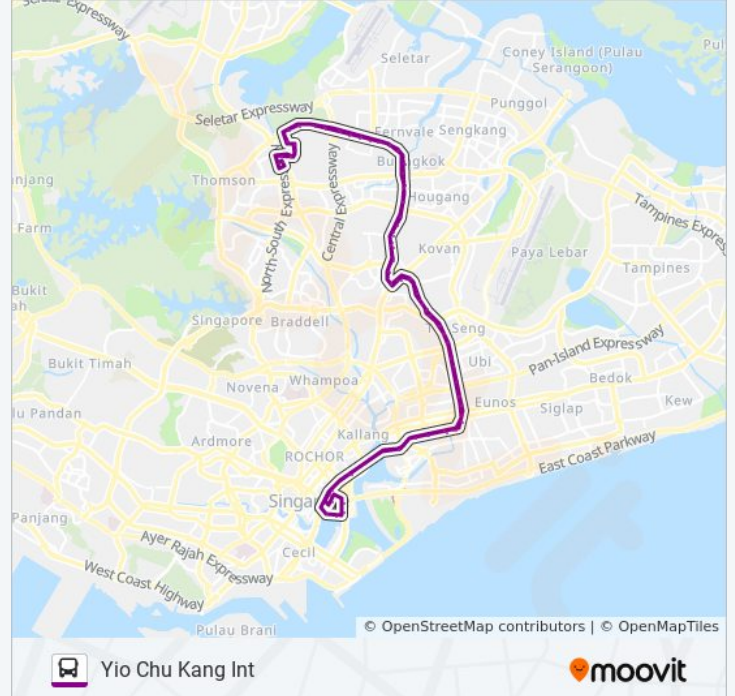

Paya Lebar Rd - Macpherson Stn Exit B (70259)

Paya Lebar Rd - Cisco Ctr (81101)

Paya Lebar Rd - Paya Lebar Stn Exit B (81111)

Guillemard Rd - Opp Grandlink Sq (81131)

Guillemard Rd - Versailles Condo (81141)

Guillemard Rd - Kong Hwa Sch (81151)

Guillemard Rd - Blk 56 (81161)

Guillemard Rd - Aft Chen Li Presby CH (80259)

Nicoll Highway - Natl Stadium (80219)

Nicoll Highway - Nicoll Highway Stn (80169)

Nicoll Highway - Suntec City (80159)

Temasek Blvd - Suntec Convention Ctr (02151)

Temasek Ave - Aft Promenade Stn Exit C (02161)

Temasek Ave - Opp the Ritz-Carlton (02171)

Raffles Ave - the Float @ Marina Bay (02051)

Raffles Ave - the Esplanade (02061)