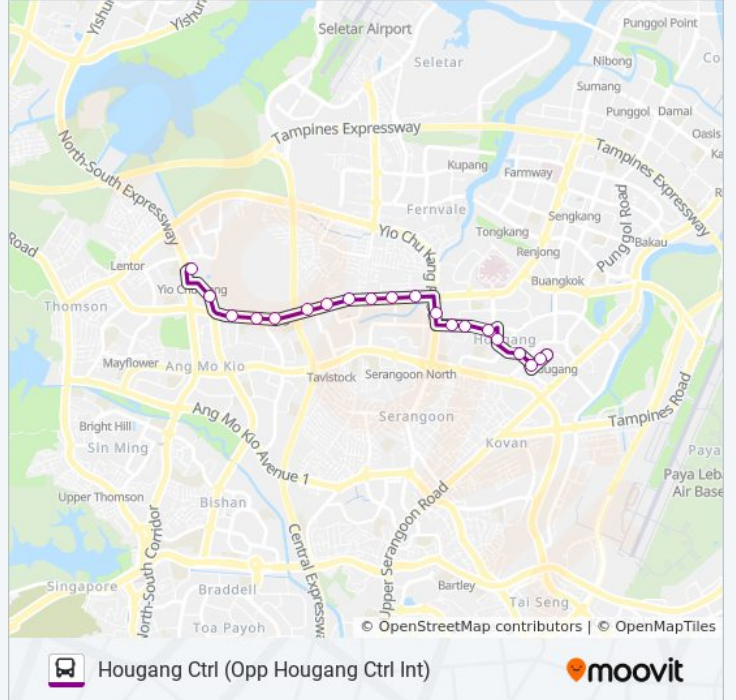

Hougang Ctrl (Opp Hougang Ctrl Int)

Get The App

The 72A bus line Hougang Ctrl (Opp Hougang Ctrl Int) has one route. For regular weekdays, their operation hours are: (1) Hougang Ctrl (Opp Hougang Ctrl Int): 6:12 AM - 10:06 AM  
Use the Moovit App to find the closest 72A bus station near you and find out when is the next 72A bus arriving.

**Direction: Hougang Ctrl (Opp Hougang Ctrl Int)**

20 stops

[VIEW LINE SCHEDULE](#)

- Ang Mo Kio Ave 8 - Yio Chu Kang Int (55509)
- Ang Mo Kio Ave 8 - Nanyang Poly (55329)
- Ang Mo Kio Ave 5 - Nanyang Poly (54351)
- Ang Mo Kio Ave 5 - Opp Blk 538 (54471)
- Ang Mo Kio Ave 5 - Ite Coll Ctrl (54481)
- Ang Mo Kio Ave 5 - Aft Cte (54491)
- Ang Mo Kio Ave 5 - Opp Amk Ind Pk 2 (54501)
- Ang Mo Kio Ave 5 - Opp Techplace 2 (54651)
- Ang Mo Kio Ave 5 - Aft Amk Ind Pk 2 (66451)
- Ang Mo Kio Ave 5 - Ang Mo Kio Linear Pk (66461)
- Ang Mo Kio Ave 5 - Bef Yio Chu Kang Rd (66471)
- Yio Chu Kang Rd - Blk 953 (64119)
- Hougang Ave 9 - Hougang 1 (64491)
- Hougang Ave 9 - Bet Blks 930/931 (64481)
- Hougang Ave 9 - Blk 917 (64471)
- Hougang Ave 4 - Blk 681 (64419)
- Hougang Ave 4 - Blk 508 (64331)
- Hougang Ave 4 - Blk 834 (64521)
- Hougang Ctrl - Blk 830a (64559)
- Hougang Ctrl - Opp Hougang Ctrl Int (64549)

**72A bus Info**

**Direction:** Hougang Ctrl (Opp Hougang Ctrl Int)

**Stops:** 20

**Trip Duration:** 30 min

**Line Summary:**

72A bus time schedules and route maps are available in an offline PDF at [moovitapp.com](https://moovitapp.com). Use the [Moovit App](#) to see live bus times, train schedule or subway schedule, and step-by-step directions for all public transit in Singapore.