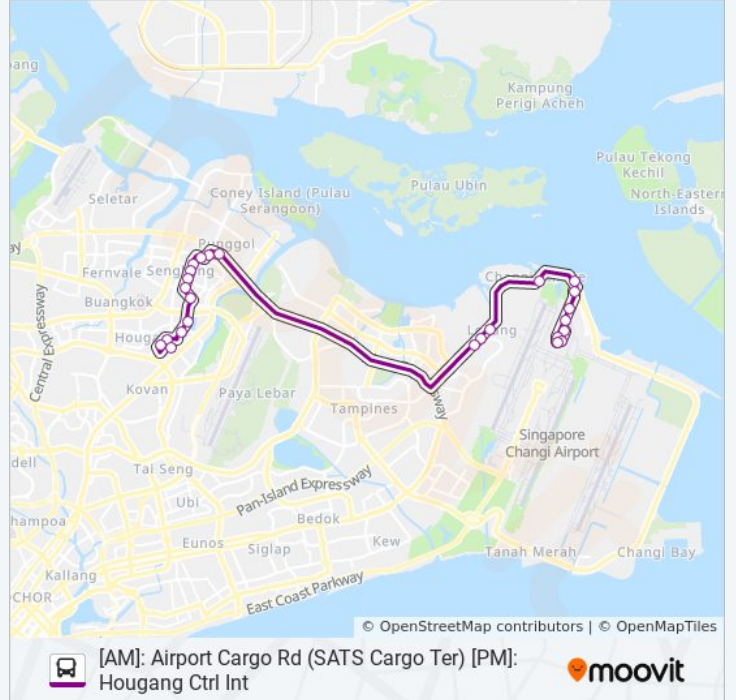

(67211)

Hougang Ave 10 - Opp Blk 458 (64029)

Hougang Ave 10 - Blk 412 (64429)

Hougang Ave 10 - Hougang Stn Exit C (64381)

Hougang Ave 10 - Blk 831 (64391)

Hougang Ctrl - Hougang Ctrl Int (64009)

89E bus time schedules and route maps are available in an offline PDF at moovitapp.com. Use the [Moovit App](#) to see live bus times, train schedule or subway schedule, and step-by-step directions for all public transit in Singapore.

[About Moovit](#) • [MaaS Solutions](#) • [Supported Countries](#) • [Mooviter Community](#)

© 2024 Moovit - All Rights Reserved

Check Live Arrival Times