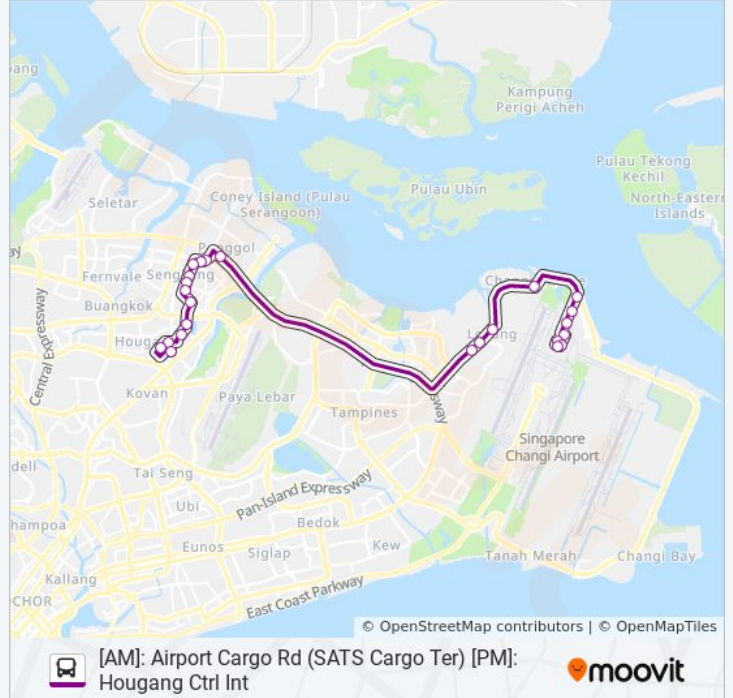

**89E bus Info**

**Direction:** Airport Cargo Rd (Sats Cargo Ter)

**Stops:** 24

**Trip Duration:** 52 min

**Line Summary:**

Airline Rd - 3rd Cargo Agents (95051)

Airport Cargo Rd - Cias Cargo Ters (95041)

Airport Cargo Rd - Airfreight Ter Bldg (95039)

Airport Cargo Rd - Sats Cargo Ter (95049)