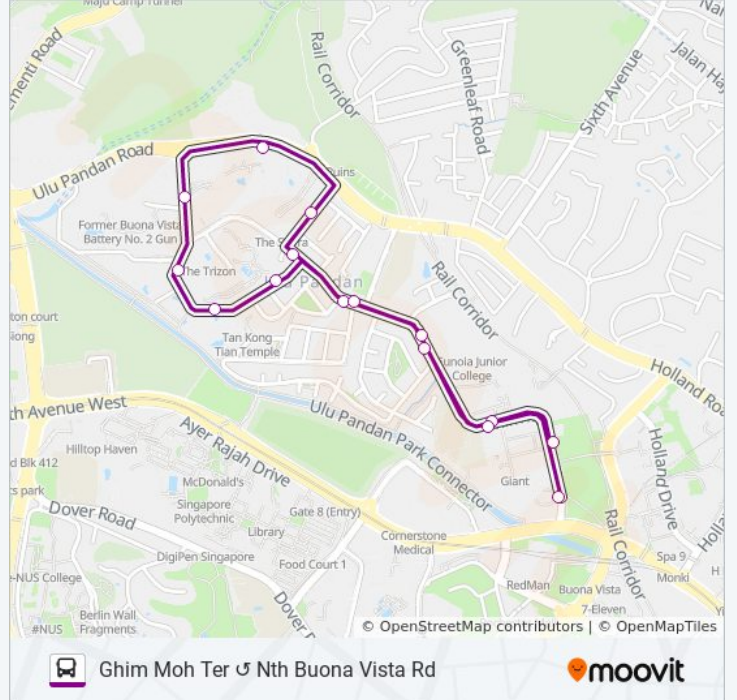

### Direction: Ghim Moh Ter

16 stops

[VIEW LINE SCHEDULE](#)

Ghim Moh Rd - Blk 13 (11351)

Ghim Moh Rd - Opposite Ghim Moh Terminal (11001)

Ghim Moh Rd - Blk 7 (12121)

Mt Sinai Rd - Aft Grove Ave (12131)

Mt Sinai Dr - Opp Henry Pk (12141)

Mt Sinai Rise - Bef Mt Sinai Dr (12189)

Mt Sinai Dr - Henry Pk (12149)

Mt Sinai Rd - Aft Mt Sinai Lane (12139)

Ghim Moh Rd - Blk 3 (12129)

Ghim Moh Rd - Ghim Moh Ter (11009)

### 92M bus Time Schedule

Ghim Moh Ter Route Timetable:

Sunday	6:40 AM - 7:05 AM
Monday	Not Operational
Tuesday	Not Operational
Wednesday	Not Operational
Thursday	Not Operational
Friday	6:40 AM - 7:05 AM
Saturday	Not Operational

### 92M bus Info

**Direction:** Ghim Moh Ter

**Stops:** 16

**Trip Duration:** 17 min

**Line Summary:**

92M bus time schedules and route maps are available in an offline PDF at [moovitapp.com](https://moovitapp.com). Use the [Moovit App](#) to see live bus times, train schedule or subway schedule, and step-by-step directions for all public transit in Singapore.