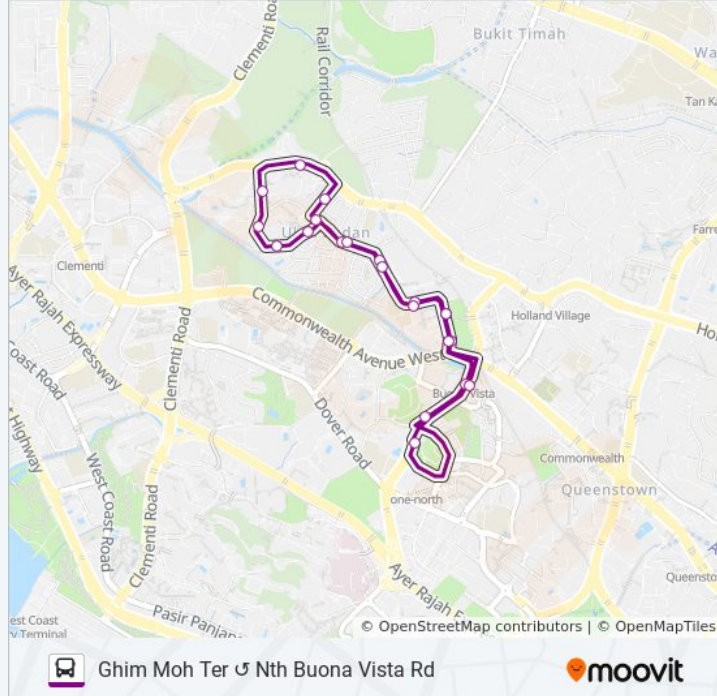

**Direction: Ghim Moh Ter**

22 stops

[VIEW LINE SCHEDULE](#)

- Ghim Moh Rd - Ghim Moh Ter (11009)
- Ghim Moh Rd - Opp Blk 13 (11359)
- Nth Buona Vista Rd - Buona Vista Stn Exit D (11369)
- Nth Buona Vista Rd - Essec Business Sch (18149)
- Nth Buona Vista Rd - Aft Anglo-Chinese Jc (18141)
- Nth Buona Vista Rd - Buona Vista Stn Exit C (11361)
- Ghim Moh Rd - Blk 13 (11351)
- Ghim Moh Rd - Opposite Ghim Moh Terminal (11001)
- Ghim Moh Rd - Blk 7 (12121)
- Mt Sinai Rd - Aft Grove Ave (12131)
- Mt Sinai Dr - Opp Henry Pk (12141)
- Mt Sinai Dr - Bef Mt Sinai Wk (12211)
- Moonbeam Walk - Bef Moonbeam Terr (12151)
- Ulu Pandan Rd - Pandan Valley Condo (12031)
- Pandan Valley - Pandan Valley (12169)
- Mt Sinai Rise - Montview (12179)
- Mt Sinai Rise - Opp Village Twr (12199)
- Mt Sinai Rise - Bef Mt Sinai Dr (12189)
- Mt Sinai Dr - Henry Pk (12149)

**92M bus Info**

**Direction:** Ghim Moh Ter

**Stops:** 22

**Trip Duration:** 31 min

**Line Summary:**

Mt Sinai Rd - Aft Mt Sinai Lane (12139)

Ghim Moh Rd - Blk 3 (12129)

Ghim Moh Rd - Ghim Moh Ter (11009)

### Direction: Ghim Moh Ter

16 stops

[VIEW LINE SCHEDULE](#)

Ghim Moh Rd - Blk 13 (11351)

Ghim Moh Rd - Opposite Ghim Moh Terminal (11001)

Ghim Moh Rd - Blk 7 (12121)

Mt Sinai Rd - Aft Grove Ave (12131)

Mt Sinai Dr - Opp Henry Pk (12141)

### 92M bus Info

**Direction:** Ghim Moh Ter

**Stops:** 16

**Trip Duration:** 17 min

**Line Summary:**

92M bus time schedules and route maps are available in an offline PDF at [moovitapp.com](https://moovitapp.com). Use the [Moovit App](#) to see live bus times, train schedule or subway schedule, and step-by-step directions for all public transit in Singapore.