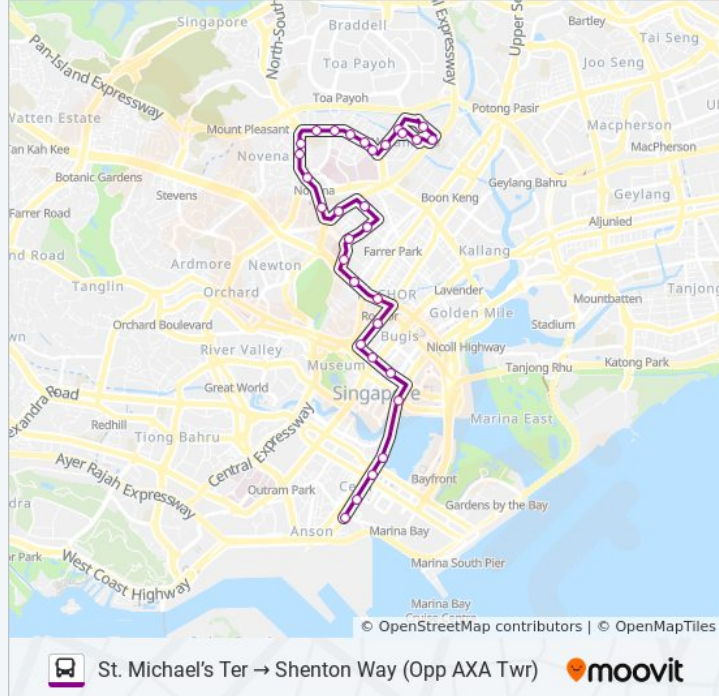

Use the Moovit App to find the closest 131A bus station near you and find out when is the next 131A bus arriving.

**Direction: Shenton Way (Opp Axa Twr)**

31 stops

[VIEW LINE SCHEDULE](#)

- Whampoa Rd - St. Michael's Ter (52499)
- Whampoa Rd - Blk 114 (52451)
- Jln Bahagia - Blk 29 (52129)
- Jln Bahagia - Bet Blks 33/34 (52109)
- Kim Keat Rd - Opp Nkf (52099)
- Kim Keat Rd - Bef Kim Keat Lane (50159)
- Balestier Rd - Aft Pegu Rd (50209)
- Balestier Rd - Opp Shaw Plaza (50199)
- Balestier Rd - Opp Public Mansion (50189)
- Balestier Rd - Opp Zhongshan Mall (50179)
- Balestier Rd - Aft Irrawaddy Rd (50169)
- Thomson Rd - Opp Thomson Med Ctr (50059)
- Thomson Rd - Opp Novena Lodge (50049)
- Thomson Rd - Novena Stn (50038)
- Thomson Rd - Opp United Sq (50029)
- Norfolk Rd - Opp Carlisle Rd (50079)
- Owen Rd - Blk 51/Opp Pek Kio Mkt (50089)
- Dorset Rd - Aft Gloucester Rd (50321)
- Dorset Rd - Farrer Pk Tennis Ctr (50351)
- Kg Java Rd - Opp Kk Women & Child Hosp (40109)
- Bt Timah Rd - Little India Stn (40019)

**131A bus Info**

**Direction:** Shenton Way (Opp Axa Twr)

**Stops:** 31

**Trip Duration:** 49 min

**Line Summary:**

Sungei Rd - Bef Rochor Stn Exit B (07539)

Bencoolen St - Opp Nafa Campus 3 (07518)

Bencoolen St - Opp Bencoolen Stn Exit B  
(04019)

Bras Basah Rd - Aft Bras Basah Stn Exit A  
(04179)

Bras Basah Rd - Raffles Hotel (02049)

Esplanade Dr - Aft Esplanade Stn Exit D (02029)

Collyer Quay - Oue Bayfront (03019)

Raffles Quay - One Raffles Quay (03059)

Shenton Way - Uic Bldg (03129)

Shenton Way - Opp Axa Twr (03217)

131A bus time schedules and route maps are available in an offline PDF at [moovitapp.com](https://moovitapp.com). Use the [Moovit App](#) to see live bus times, train schedule or subway schedule, and step-by-step directions for all public transit in Singapore.