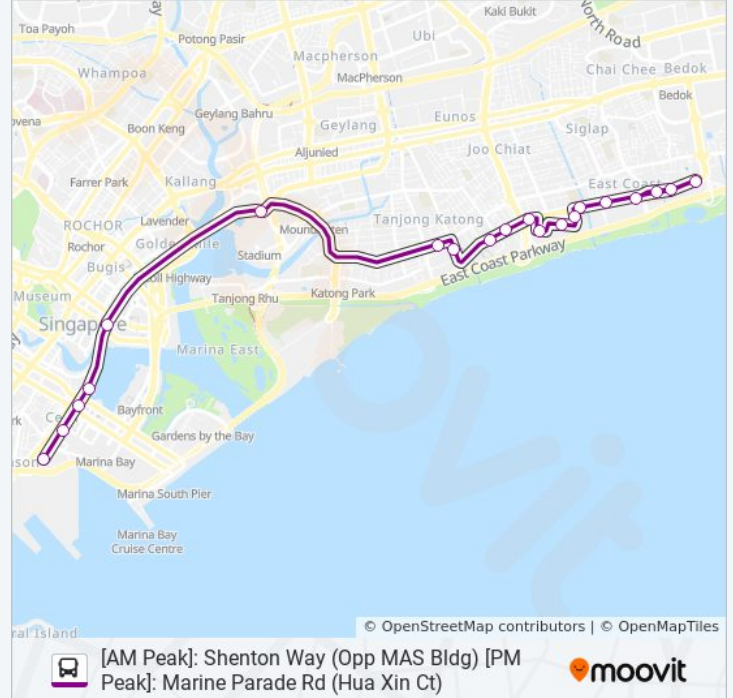

[AM Peak]: Shenton Way (Opp MAS Bldg) [PM Peak]:
Marine Parade Rd (Hua Xin Ct)

[Get The App](#)

The 196E bus line ([AM Peak]: Shenton Way (Opp MAS Bldg) [PM Peak]: Marine Parade Rd (Hua Xin Ct)) has 2 routes. For regular weekdays, their operation hours are:

Direction: Marine Parade Rd (Hua Xin Ct)

19 stops

[VIEW LINE SCHEDULE](#)

Anson Rd - Hub Synergy Pt (03222)

Robinson Rd - Aft Capital Twr (03111)

Robinson Rd - 80 Robinson Rd (03071)

Robinson Rd - Raffles Pl Stn Exit F (03031)

Stops: 19

Trip Duration: 42 min

Line Summary:

Direction: Shenton Way (Opp Mas Bldg)

20 stops

[VIEW LINE SCHEDULE](#)

- Marine Parade Rd - Lagoon View (93049)
- Marine Parade Rd - Laguna Pk (93039)
- Marine Parade Rd - Victoria Sch (93201)
- Marine Parade Rd - Mandarin Gdns (93029)
- Marine Parade Rd - Neptune Ct (93019)
- Marine Parade Rd - Chij Katong Convent (92089)
- Marine Terr - Chij Katong Convent (Sec) (92211)
- Marine Terr - Blk 19 (92221)
- Marine Cres - Blk 34 (92231)
- Marine Parade Rd - Tao Nan Sch (92069)
- Marine Parade Rd - Bet Blks 72/74 (92059)
- Marine Parade Rd - Parkway Parade (92049)
- Amber Rd - Amber Gdns (92241)
- Mountbatten Rd - One Amber (92099)
- Nicoll Highway - Natl Stadium (80219)
- Nicoll Highway - Opp War Memorial Pk (02119)
- Collyer Quay - Oue Bayfront (03019)
- Raffles Quay - One Raffles Quay (03059)

196E bus Info

Direction: Shenton Way (Opp Mas Bldg)

Stops: 20

Trip Duration: 39 min

Line Summary:

Shenton Way - Uic Bldg (03129)

Shenton Way - Opp Mas Bldg (03218)

196E bus time schedules and route maps are available in an offline PDF at moovitapp.com. Use the [Moovit App](#) to see live bus times, train schedule or subway schedule, and step-by-step directions for all public transit in Singapore.