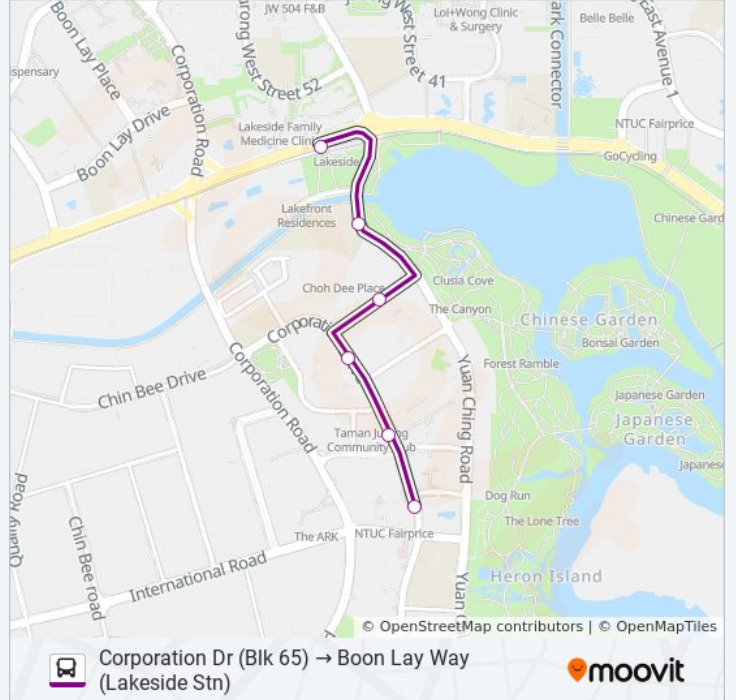

(1) Corporation Dr (Blk 65) → Boon Lay Way (Lakeside Stn): 6:30 AM - 8:30 AM

Use the Moovit App to find the closest 240A bus station near you and find out when is the next 240A bus arriving.

**Direction: Corporation Dr (Blk 65) → Boon Lay Way (Lakeside Stn)**

Boon Lay Way - Lakeside Stn (28091)

### 240A bus Time Schedule

Corporation Dr (Blk 65) → Boon Lay Way (Lakeside Stn) Route Timetable:

Sunday	Not Operational
Monday	6:30 AM - 8:30 AM
Tuesday	6:30 AM - 8:30 AM
Wednesday	6:30 AM - 8:30 AM
Thursday	6:30 AM - 8:30 AM
Friday	Not Operational
Saturday	Not Operational

### 240A bus Info

**Direction:** Corporation Dr (Blk 65) → Boon Lay Way (Lakeside Stn)

**Stops:** 6

**Trip Duration:** 7 min

**Line Summary:**

240A bus time schedules and route maps are available in an offline PDF at [moovitapp.com](https://moovitapp.com). Use the [Moovit App](#) to see live bus times, train schedule or subway schedule, and step-by-step directions for all public transit in Singapore.