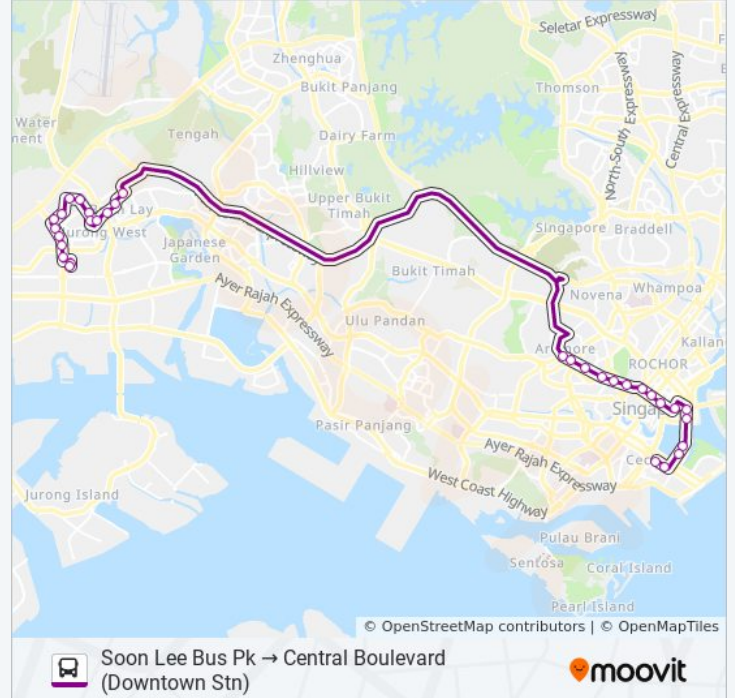

Use the Moovit App to find the closest 502A bus station near you and find out when is the next 502A bus arriving.

Direction: Central Boulevard (Downtown Stn)

32 stops

[VIEW LINE SCHEDULE](#)

- Soon Lee Rd - Soon Lee Bus Pk (22609)
- Soon Lee Rd - Sbst Soon Lee Depot (22191)
- Pioneer Rd Nth - S'Pore Post (22181)
- Pioneer Rd Nth - Opp Blk 653b (22461)
- Pioneer Rd Nth - Opp Blk 643 (22451)
- Pioneer Rd Nth - Blk 978 (27301)
- Jurong West Ave 5 - Blk 834 (27369)
- Jurong West Ave 5 - Blk 817 (27359)
- Jurong West St 75 - Gek Poh Shop Ctr (27389)
- Jurong West St 75 - Blk 755 (27379)
- Jurong West St 64 - Blk 678d (22599)
- Jurong West St 64 - Blk 685b (22449)
- Jurong West Ctrl 1 - Blk 683a (22489)
- Boon Lay Ave - Opp River Valley High Sch (21399)
- Boon Lay Ave - Blk 176 (21421)
- Boon Lay Ave - 216 Cp (21241)
- Orchard Rd - Delfi Orchard (09169)
- Orchard Rd - Royal Thai Embassy (09179)
- Orchard Rd - Orchard Stn/Lucky Plaza (09048)
- Orchard Rd - Opp Somerset Stn (09038)

502A bus Info

Direction: Central Boulevard (Downtown Stn)

Stops: 32

Trip Duration: 73 min

Line Summary:

Orchard Rd - Concorde Hotel S'Pore (08138)

Orchard Rd - Dhoby Ghaut Stn (08057)

Bras Basah Rd - Bencoolen Stn Exit B (08069)

Bras Basah Rd - Aft Bras Basah Stn Exit A (04179)

Bras Basah Rd - Raffles Hotel (02049)

Temasek Blvd - Suntec Convention Ctr (02151)

Temasek Ave - Aft Promenade Stn Exit C (02161)

Temasek Ave - Opp the Ritz-Carlton (02171)

Bayfront Ave - Bayfront Stn Exit B/Mbs (03509)

Bayfront Ave - Bayfront Stn Exit A (03519)

Central Blvd - Marina Bay Stn (03539)

Central Blvd - Downtown Stn Exit E (03529)

502A bus time schedules and route maps are available in an offline PDF at moovitapp.com. Use the [Moovit App](#) to see live bus times, train schedule or subway schedule, and step-by-step directions for all public transit in Singapore.