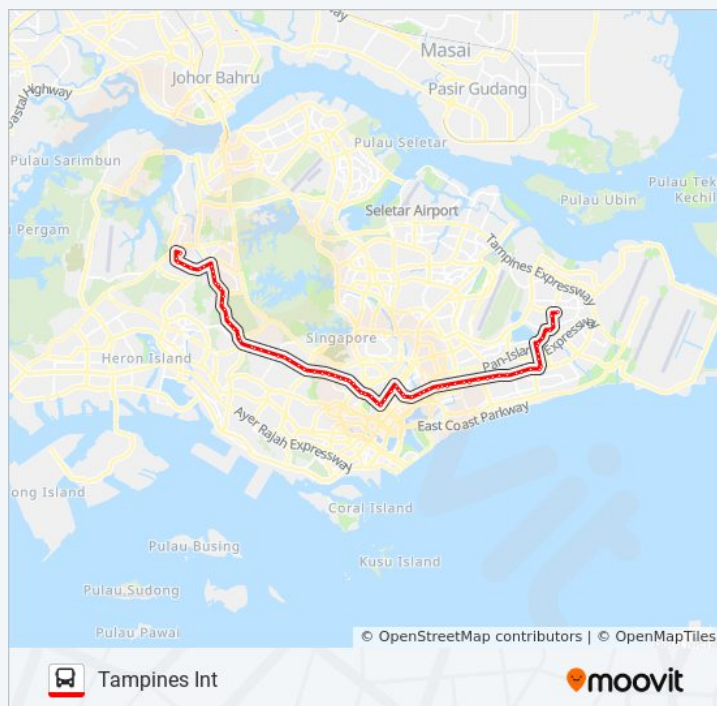

67 bus Info

Direction: Tampines Int

Stops: 79

Trip Duration: 113 min

Line Summary:

Dunearn Rd - Opp the Nexus (42039)

Dunearn Rd - Aft Swiss Club Rd (42029)

Dunearn Rd - Opp Sixth Ave Stn (42019)