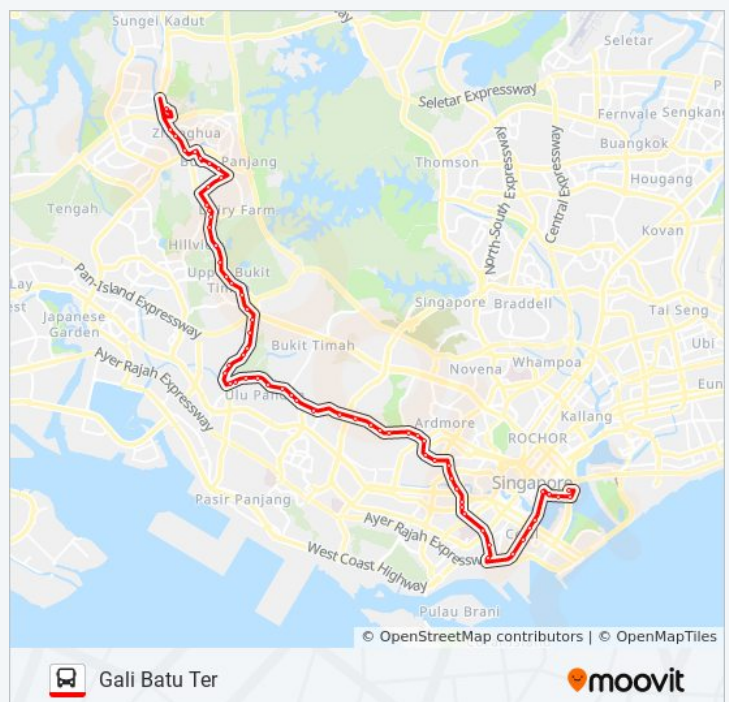

Tiong Bahru Rd - Blk 18 (10141)

Kim Tian Rd - Blk 126 Cp (10121)

Jln Bt Merah - Blk 111 (10071)

Jln Bt Merah - Blk 104 (10501)

Jln Bt Merah - Opp Blk 120 (10081)

Bt Merah Ctrl - Bt Merah Int (10009)

Direction: Gali Batu Ter

55 stops

[VIEW LINE SCHEDULE](#)

Bt Merah Ctrl - Bt Merah Int (10009)

Jln Bt Merah - Blk 119 (10089)

Jln Bt Merah - Blk 201 (10079)

Kim Tian Rd - Blk 121 (10129)

Tiong Bahru Rd - Blk 1 (10149)

Zion Rd - Havelock Stn Exit 2 (06071)

Zion Rd - Havelock Stn Exit 3 (06081)

Zion Rd - Aft Blk 87 (06131)

Zion Rd - Opp Great World City (13121)

Hoot Kiam Rd - Aft Zion Full Gospel CH (13141)

Grange Rd - Gramercy Pk (13171)

Grange Rd - Aft One Tree Hill (13181)

Grange Rd - Opp Orchard Blvd Stn (09131)

Napier Rd - British Council (09141)

Napier Rd - Napier Stn Exit 2 (13011)

Holland Rd - Aft Min Of Foreign Affairs (13021)

Holland Rd - Csc Dempsey Clubhse (11201)

Holland Rd - Aft Peirce Rd (11211)

Holland Rd - Lien Twrs (11221)

Holland Rd - Aft Hyll on Holland (11231)

Holland Rd - Holland Village (11261)

Holland Rd - Aft East Sussex Lane (11271)

Holland Rd - Aft Tan Boon Chong Ave (11281)

75 bus Time Schedule

Gali Batu Ter Route Timetable:

Sunday	12:05 AM - 11:45 PM
Monday	12:05 AM - 11:45 PM
Tuesday	12:05 AM - 11:45 PM
Wednesday	12:05 AM - 11:45 PM
Thursday	12:05 AM - 11:45 PM
Friday	12:05 AM - 11:45 PM
Saturday	12:05 AM - 11:45 PM

75 bus Info

Direction: Gali Batu Ter

Stops: 55

Trip Duration: 88 min

Line Summary: