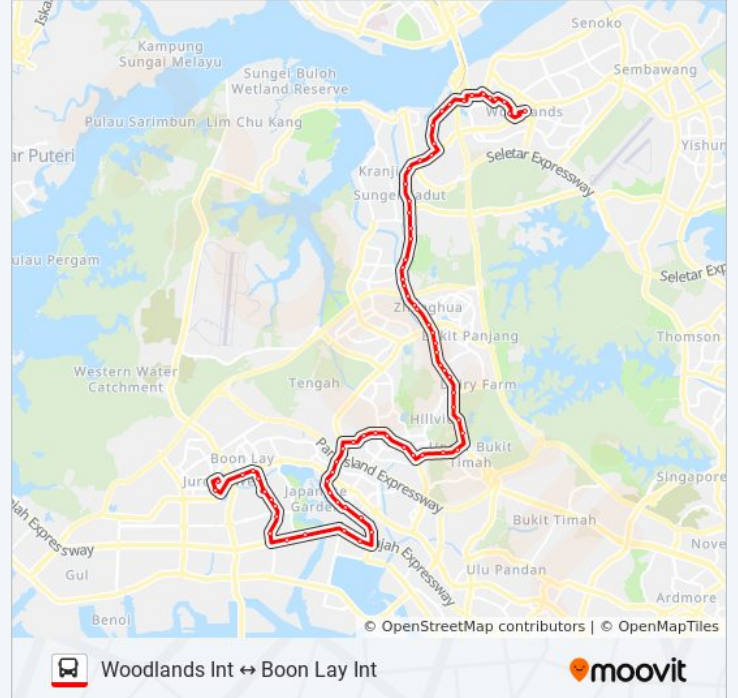

Woodlands Rd - Opp Yew Tee Ind Est (45039)

Woodlands Rd - Opp Heavy Veh Pk (45029)

Woodlands Rd - Bef Yew Tee Flyover (44999)

Woodlands Rd - Aft Yew Tee Flyover (45019)

Woodlands Rd - Aft Kje Slip Rd (44069)

Woodlands Rd - Blk 632 Cp (44059)

Woodlands Rd - Opp Junction 10 (44049)

Upp Bt Timah Rd - Bt Panjang Stn Exit A/Lrt
(44029)

Upp Bt Timah Rd - the Linear (44019)

Upp Bt Timah Rd - Bef Hazel Pk Terr (43119)

Upp Bt Timah Rd - Cashew Stn (43109)

Upp Bt Timah Rd - Assumption Pathway Sch
(43099)

Upp Bt Timah Rd - Aft Assumption Eng Sch
(43089)

Upp Bt Timah Rd - Hillview Stn Exit A (43069)

Upp Bt Timah Rd - the Rail Mall (43059)

Upp Bt Timah Rd - Opp Hume Pk Condo (43049)

Upp Bt Timah Rd - Opp the Hillside (43029)

Old Jurong Rd - Ppis Bt Batok (43631)

Bt Batok East Ave 6 - Park Natura (43201)

Bt Batok East Ave 6 - Blk 288c (43191)

Bt Batok East Ave 3 - Keming Pr Sch (43181)

Bt Batok East Ave 3 - Blk 229 (43171)

Bt Batok Ctrl - Aft Bt Batok Stn/Blk 628 (43419)

Bt Batok West Ave 3 - Bt Batok Polyclinic (43401)

Bt Batok West Ave 3 - Blk 140 (43531)

Bt Batok West Ave 3 - Princess E Pr Sch (43341)

Bt Batok Rd - Bef Pie (43453)

Jurong Town Hall Rd - Blk 253 (28299)

Jurong Town Hall Rd - Blk 228 (28289)

Jurong Town Hall Rd - Blk 114 (28279)

Jurong Town Hall Rd - Blk 118 (28269)