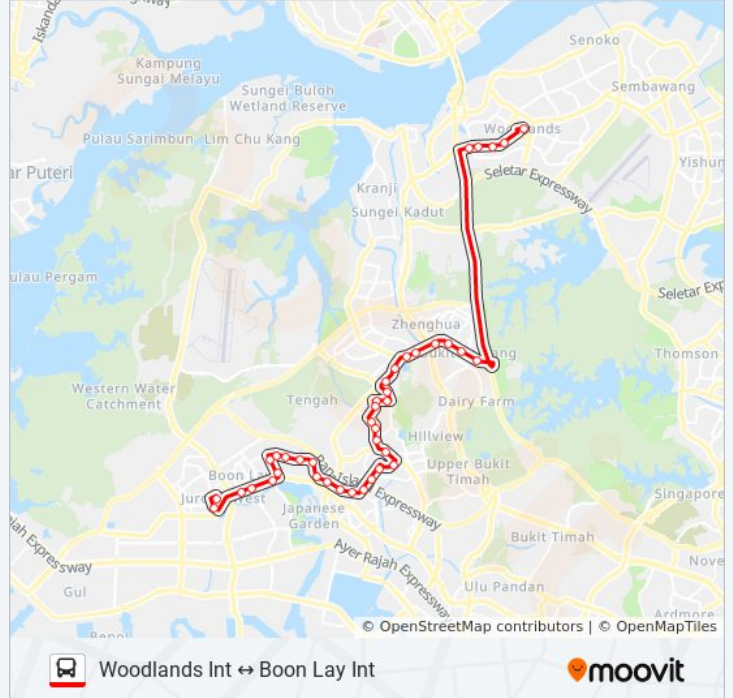

Jurong West Ave 1 - Blk 490 (28501)

Jurong West Ave 1 - Blk 463 (28511)

Jurong West Ave 1 - Blk 457 (28521)

Jurong West St 51 - Blk 458 (28399)

Jurong West St 51 - Opp Blk 515 (28389)

Boon Lay Way - Lakeside Stn (28091)

Boon Lay Way - Opp Blk 200 (21681)

Boon Lay Way - Opp Summerdale (21691)

Jurong West St 64 - Blk 662d (22491)

Jurong West Ctrl 3 - Boon Lay Int (22009)

Direction: Woodlands Int

40 stops

[VIEW LINE SCHEDULE](#)

Jurong West St 51 - Blk 501 (28391)

Jurong West Ave 1 - Blk 441 (28529)

Jurong West Ave 1 - Blk 425 (28519)

187 bus Time Schedule

Woodlands Int Route Timetable:

Sunday	6:00 AM - 11:54 PM
Monday	5:40 AM - 11:50 PM
Tuesday	5:40 AM - 11:50 PM
Wednesday	5:40 AM - 11:50 PM
Thursday	5:40 AM - 11:50 PM
Friday	6:00 AM - 11:54 PM
Saturday	5:40 AM - 11:50 PM