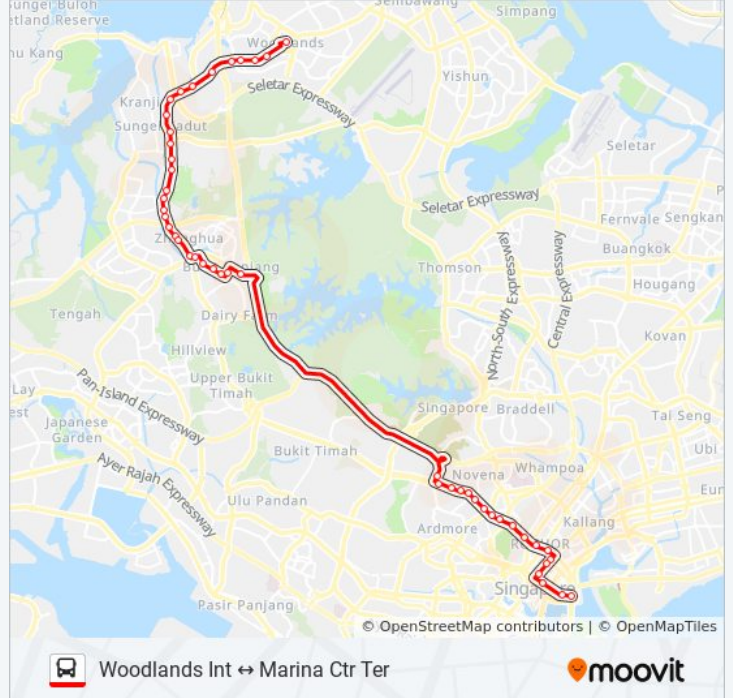

Victoria St - Bugis Stn Exit B (01059)

Victoria St - Aft Bugis Stn Exit C (01119)

Victoria St - Bras Basah Cplx (01019)

Bras Basah Rd - Raffles Hotel (02049)

Raffles Blvd - Promenade Stn/Pan Pacific (02089)

Raffles Blvd - Marina Ctr Ter (02099)

Direction: Woodlands Int

47 stops

[VIEW LINE SCHEDULE](#)

Raffles Blvd - Marina Ctr Ter (02099)

Raffles Ave - Aft S'Pore Flyer (02101)

960 bus Time Schedule

Woodlands Int Route Timetable: