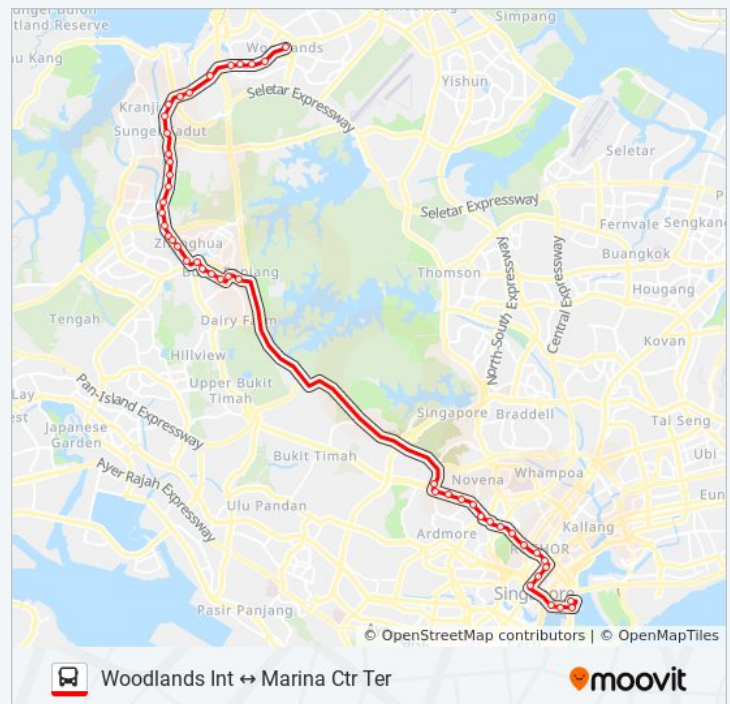

960 bus Info

Direction: Woodlands Int

Stops: 47

Trip Duration: 84 min

Line Summary:

Woodlands Rd - Opp Mandai Est (45061)

Woodlands Rd - Bef Mandai Rd (45071)

Woodlands Rd - Opp Jln Bumbong (45091)