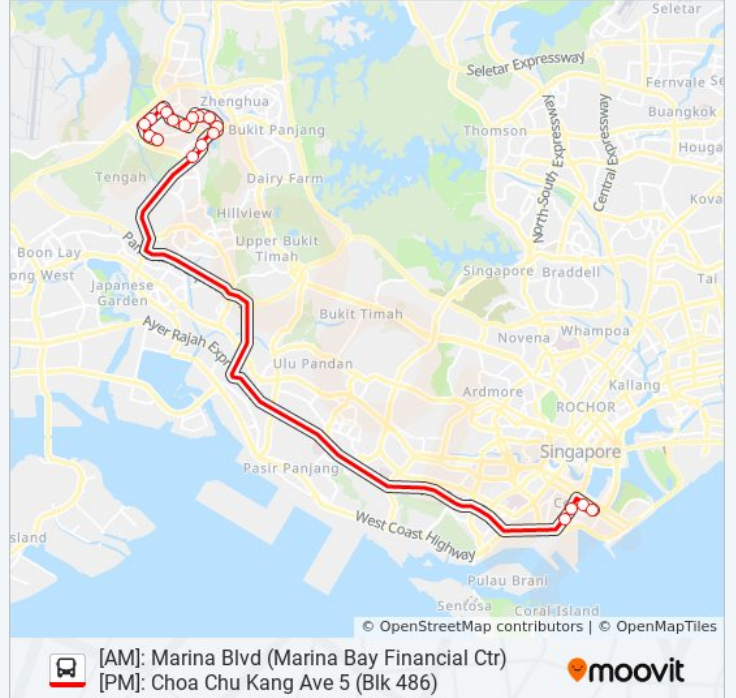

**Direction: Choa Chu Kang Ave 5 (Blk 486)**

19 stops

[VIEW LINE SCHEDULE](#)

- Central Blvd - Marina Bay Stn (03539)
- Central Blvd - Downtown Stn Exit E (03529)
- Shenton Way - Uic Bldg (03129)
- Shenton Way - Opp Axa Twr (03217)
- Bt Batok Rd - Aft Bt Batok West Ave 5 (44161)
- Bt Batok Rd - Opp Bt Batok Fire Stn (44151)
- Choa Chu Kang Rd - Blk 26 (44131)
- Teck Whye Ave - Bet Blks 13/14 (44271)
- Teck Whye Ave - Blk 8 (44281)
- Teck Whye Ave - Opp Cck Polyclinic (44291)
- Choa Chu Kang Ave 1 - Opp Blk 203 (44111)
- Choa Chu Kang Way - Palm Gdns (44449)
- Choa Chu Kang Way - Opp South View Stn (44459)
- Choa Chu Kang Way - Blk 414 (44469)
- Choa Chu Kang Ave 4 - Bet Blks 416/417 (44491)
- Choa Chu Kang Ave 4 - Blk 426 (44501)
- Choa Chu Kang Ave 4 - Opp Concord Pr Sch (44621)
- Choa Chu Kang Ave 5 - Opp Blk 486 (44551)
- Choa Chu Kang Ave 5 - Blk 489a (44581)

**982E bus Time Schedule**

Choa Chu Kang Ave 5 (Blk 486) Route Timetable:

Sunday	Not Operational
Monday	6:15 PM - 6:30 PM
Tuesday	6:15 PM - 6:30 PM
Wednesday	6:15 PM - 6:30 PM
Thursday	6:15 PM - 6:30 PM
Friday	Not Operational
Saturday	Not Operational

**982E bus Info**

**Direction:** Choa Chu Kang Ave 5 (Blk 486)

**Stops:** 19

**Trip Duration:** 49 min

**Line Summary:**

**Direction: Marina Blvd (Marina Bay Financial Ctr)**

20 stops

[VIEW LINE SCHEDULE](#)

**982E bus Info**

**Direction:** Marina Blvd (Marina Bay Financial Ctr)

**Stops:** 20

**Trip Duration:** 52 min

**Line Summary:**

Robinson Rd - 80 Robinson Rd (03071)

Marina Blvd - the Sail (03381)

Marina Blvd - Marina Bay Financial Ctr (03391)