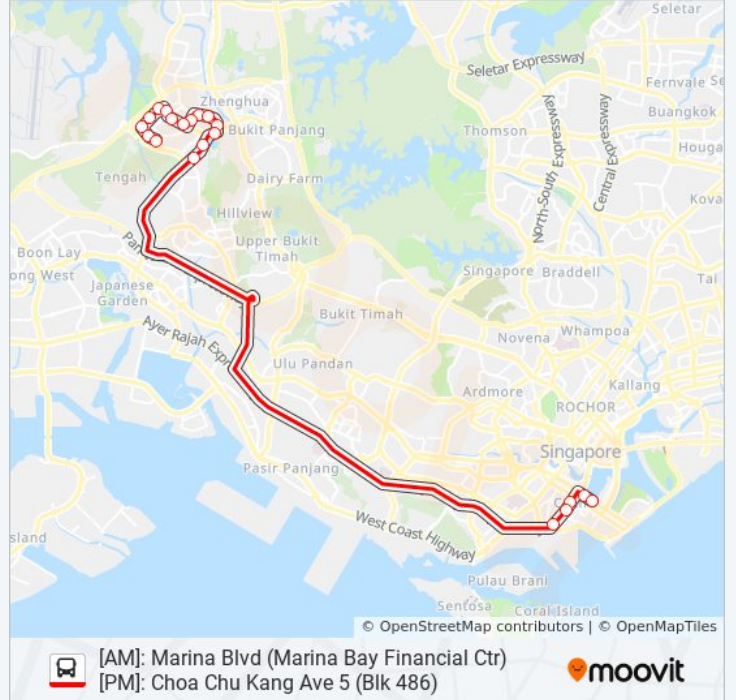

 **982E**

[AM]: Marina Blvd (Marina Bay Financial Ctr) [PM]:  
Choa Chu Kang Ave 5 (Blk 486)

Get The App

The 982E bus line ([AM]: Marina Blvd (Marina Bay Financial Ctr) [PM]: Choa Chu Kang Ave 5 (Blk 486)) has 2 routes. For regular weekdays, their operation hours are:

(1) Choa Chu Kang Ave 5 (Blk 486): 6:15 PM - 6:30 PM (2) Marina Blvd (Marina Bay Financial Ctr): 7:30 AM - 7:45 AM

Use the Moovit App to find the closest 982E bus station near you and find out when is the next 982E bus arriving.

**982E bus Info**

**Direction:** Choa Chu Kang Ave 5 (Blk 486)

**Stops:** 19

**Trip Duration:** 49 min

**Line Summary:**

**Direction: Marina Blvd (Marina Bay Financial Ctr)**

20 stops

[VIEW LINE SCHEDULE](#)

**982E bus Info**

**Direction:** Marina Blvd (Marina Bay Financial Ctr)

**Stops:** 20

**Trip Duration:** 52 min

**Line Summary:**

Robinson Rd - 80 Robinson Rd (03071)

Marina Blvd - the Sail (03381)

Marina Blvd - Marina Bay Financial Ctr (03391)