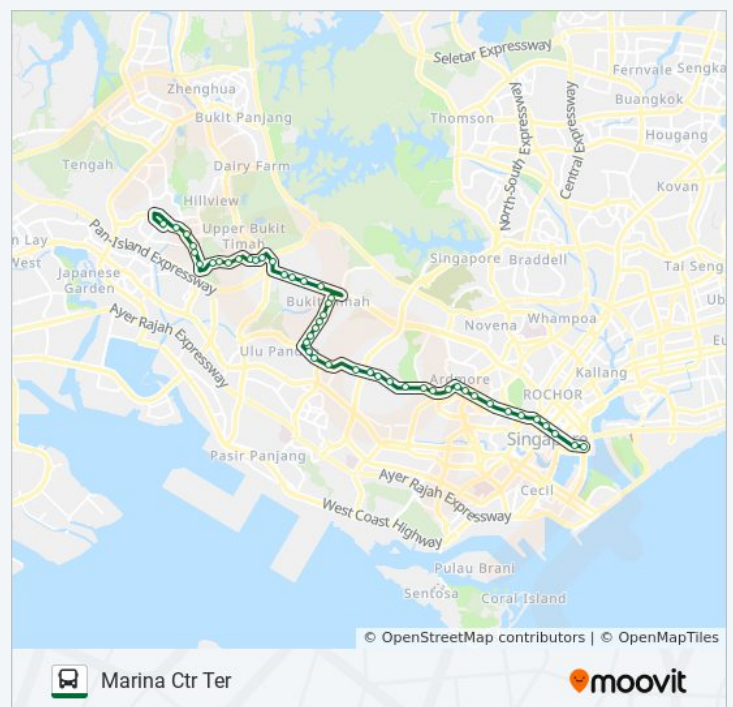

Tuesday	6:00 AM - 10:45 PM
Wednesday	6:00 AM - 10:45 PM
Thursday	6:00 AM - 10:45 PM
Friday	6:00 AM - 10:45 PM
Saturday	6:00 AM - 10:45 PM

77 bus Info

Direction: Marina Ctr Ter

Stops: 47

Trip Duration: 72 min

Line Summary:

Napier Rd - Napier Stn Exit 1 (13019)

Napier Rd - Opp British Council (09149)

Tanglin Rd - Aft Tomlinson Rd (09159)

Orchard Rd - Delfi Orchard (09169)

Orchard Rd - Royal Thai Embassy (09179)

Orchard Rd - Orchard Stn/Tang Plaza (09047)