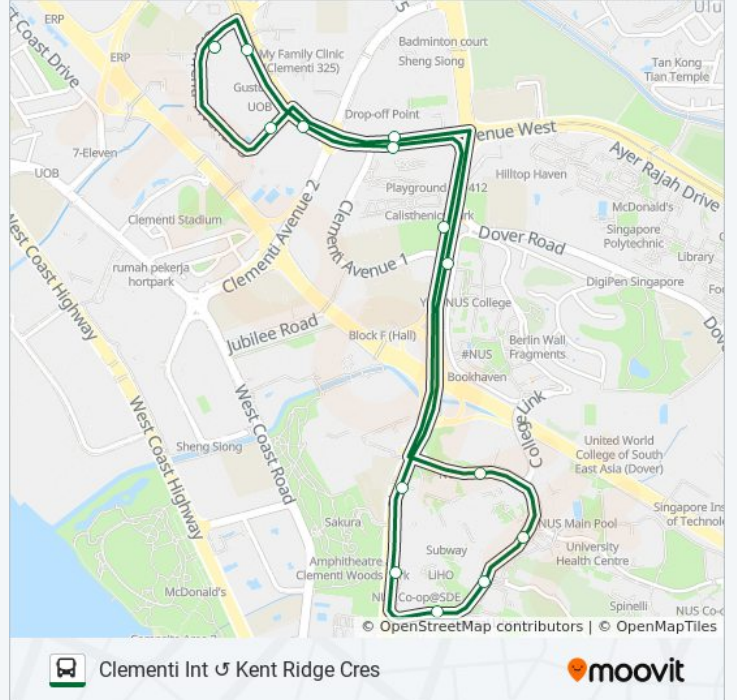

Clementi Int Kent Ridge Cres

Get The App

The 96 bus line Clementi Int Kent Ridge Cres has one route. For regular weekdays, their operation hours are:
 (1) Clementi Int: 6:45 AM - 11:24 PM
 Use the Moovit App to find the closest 96 bus station near you and find out when is the next 96 bus arriving.

Direction: Clementi Int

15 stops

[VIEW LINE SCHEDULE](#)

- Clementi Ave 3 - Clementi Int (17009)
- Clementi Ave 3 - Ntuc Fairprice (17239)
- C'wealth Ave West - Blk 365 (17159)
- Clementi Rd - Yale-Nus College (17099)
- Clementi Rd - Coll Of Design & Engrg (16159)
- Clementi Rd - Sde3 (16149)
- Kent Ridge Cres - Aft Architecture Dr (16199)
- Kent Ridge Cres - Information Technology (16189)
- Kent Ridge Cres - Opp Yusof Ishak Hse (16179)
- Kent Ridge Cres - Nus Raffles Hall (16169)
- Clementi Rd - Aft Clementi Ave 1 (17091)
- C'wealth Ave West - Blk 410 (17151)
- C'wealth Ave West - Blk 455 (17161)
- C'wealth Ave West - Clementi Stn Exit A (17171)
- Clementi Ave 3 - Clementi Int (17009)

96 bus Time Schedule

Clementi Int Route Timetable:

Sunday	7:00 AM - 10:58 PM
Monday	6:45 AM - 11:24 PM
Tuesday	6:45 AM - 11:24 PM
Wednesday	6:45 AM - 11:24 PM
Thursday	6:45 AM - 11:24 PM
Friday	7:00 AM - 10:58 PM
Saturday	7:00 AM - 11:30 PM

96 bus Info

Direction: Clementi Int

Stops: 15

Trip Duration: 22 min

Line Summary:

96 bus time schedules and route maps are available in an offline PDF at moovitapp.com. Use the [Moovit App](#) to see live bus times, train schedule or subway schedule, and step-by-step directions for all public transit in Singapore.