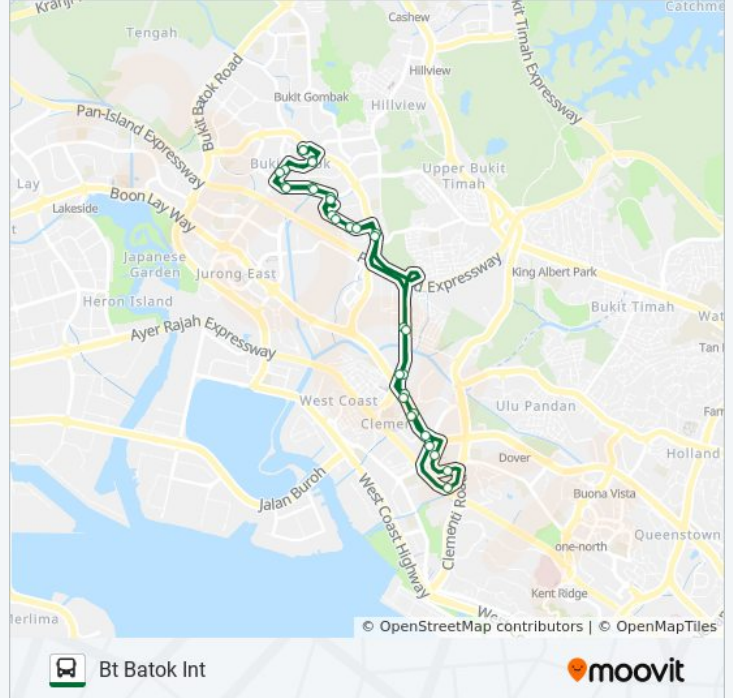

C'wealth Ave West - Opp Blk 317 (17181)

Clementi Ave 6 - Blk 201 (17371)

Clementi Ave 6 - Logishub @ Clementi (12201)

Bt Batok East Ave 3 - Opp Burgundy Hill (42311)

Bt Batok St 23 - Midview Bldg (43311)

Bt Batok St 23 - Sbst Bt Batok Depot (43211)

Bt Batok St 23 - Opp Blk 291e (43501)

Bt Batok East Ave 6 - Opp Bt View Sec Sch (43591)

Bt Batok East Ave 6 - Bt Batok Swim Cplx (43511)

Bt Batok Ave 1 - Blk 102 (43381)

Bt Batok Ctrl - Blk 644 (43709)

Bt Batok Ctrl - Bt Batok Int (43009)

189 bus time schedules and route maps are available in an offline PDF at moovitapp.com. Use the [Moovit App](#) to see live bus times, train schedule or subway schedule, and step-by-step directions for all public transit in Singapore.

[About Moovit](#) · [MaaS Solutions](#) · [Supported Countries](#) · [Mooviter Community](#)

© 2024 Moovit - All Rights Reserved

Check Live Arrival Times