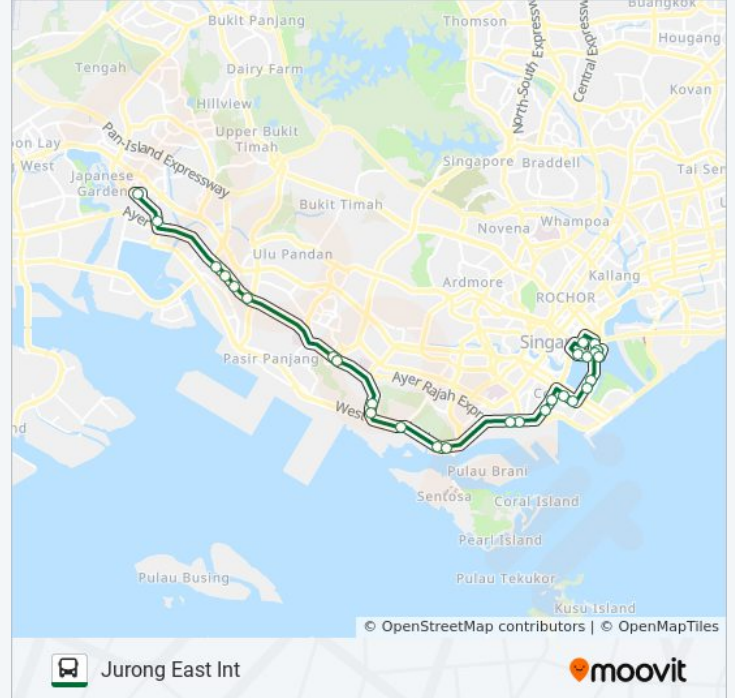

Jurong East Int

Get The App

The 97E bus line (Jurong East Int) has 2 routes. For regular weekdays, their operation hours are:

(1) Jurong East Int: 6:06 PM - 6:54 PM (2) Marina Ctr Ter: 7:36 AM - 8:24 AM

Use the Moovit App to find the closest 97E bus station near you and find out when is the next 97E bus arriving.

97E bus Info

Direction: Jurong East Int

Stops: 28

Trip Duration: 65 min

Line Summary:

Aye - Science Pk (18131)

Aye - Blk 610 (17121)

Aye - Clementi Flyover (17131)

Aye - Clementi Stadium (17141)

Aye - Blk 506 (20011)

Jurong Town Hall Rd - Opp German Ctr (20271)

Jurong Gateway Rd - Jurong East Int (28009)

Direction: Marina Ctr Ter

28 stops

[VIEW LINE SCHEDULE](#)

Jurong Gateway Rd - Jurong East Int (28009)

Stops: 28

Trip Duration: 67 min

Line Summary:

Anson Rd - Hub Synergy Pt (03222)

Robinson Rd - Aft Capital Twr (03111)

Robinson Rd - 80 Robinson Rd (03071)

Marina Blvd - the Sail (03381)

Marina Blvd - Marina Bay Financial Ctr (03391)