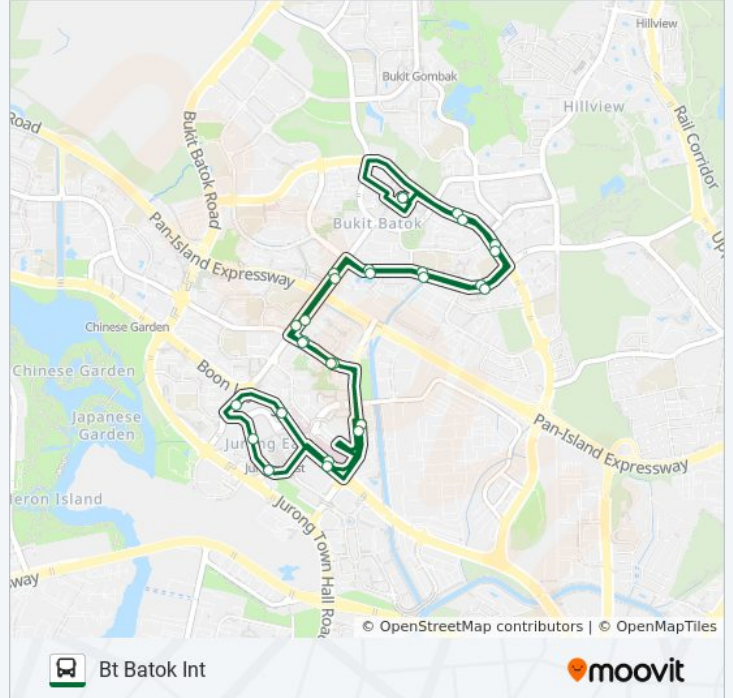

Toh Guan Rd - Blk 286a (28649)

Toh Guan Rd - Blk 288e (28639)

Jurong East Ctrl - Blk 241 (28621)

Bt Batok Ave 1 - Blk 190 (43691)

Bt Batok East Ave 6 - Opp Bt Batok Swim Cplx
(43519)

Bt Batok East Ave 6 - Bt View Sec Sch (43599)

Bt Batok East Ave 6 - Opp Blk 291a (43141)

Bt Batok East Ave 3 - Keming Pr Sch (43181)

Bt Batok East Ave 3 - Blk 229 (43171)

Bt Batok Ctrl - Bt Batok Int (43009)

990 bus time schedules and route maps are available in an offline PDF at moovitapp.com. Use the [Moovit App](#) to see live bus times, train schedule or subway schedule, and step-by-step directions for all public transit in Singapore.

[About Moovit](#) • [MaaS Solutions](#) • [Supported Countries](#) • [Mooviter Community](#)

© 2024 Moovit - All Rights Reserved

Check Live Arrival Times