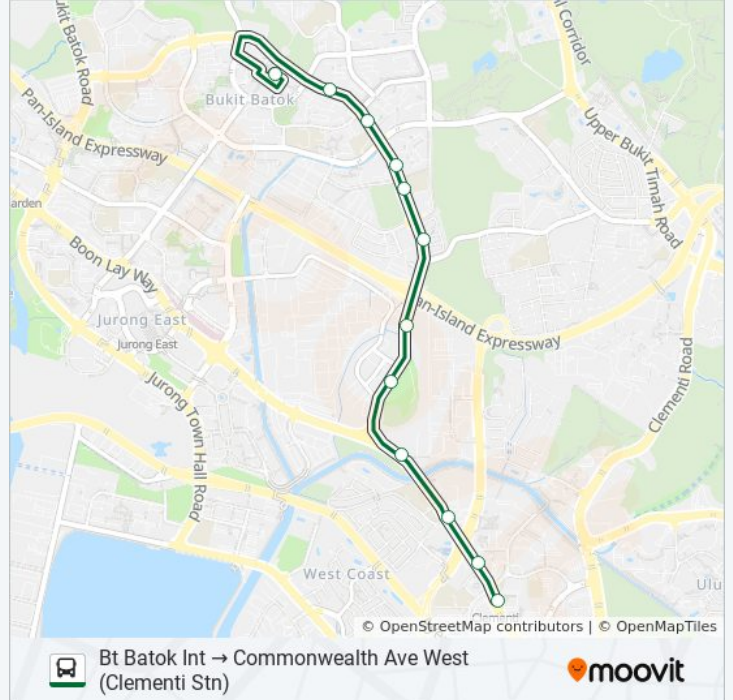

106A

Bt Batok Int → Commonwealth Ave West (Clementi Stn)

Get The App

The 106A bus line Bt Batok Int → Commonwealth Ave West (Clementi Stn) has one route. For regular weekdays, their operation hours are:

(1) Commonwealth Ave West (Clementi Stn): 6:30 AM - 9:00 AM

Use the Moovit App to find the closest 106A bus station near you and find out when is the next 106A bus arriving.

**Direction: Commonwealth Ave West (Clementi Stn)**

12 stops

[VIEW LINE SCHEDULE](#)

- Bt Batok Ctrl - Bt Batok Int (43009)
- Bt Batok East Ave 3 - Blk 231 (43179)
- Bt Batok East Ave 3 - Blk 283 (43189)
- Bt Batok East Ave 3 - Blk 289e (43619)
- Bt Batok East Ave 3 - St. Andrew's Mission Sch (43629)
- Bt Batok East Ave 3 - Burgundy Hill (42319)
- Toh Tuck Ave - Smrt Ulu Pandan Depot (28109)
- Toh Tuck Ave - Aft Toh Tuck Lk (28189)
- C'wealth Ave West - Aft Toh Tuck Ave (28019)
- C'wealth Ave West - Blk 203 (20109)
- C'wealth Ave West - Blk 317 (17189)
- C'wealth Ave West - Clementi Stn Exit B (17179)

**106A bus Time Schedule**

Commonwealth Ave West (Clementi Stn) Route  
Timetable:

Sunday	Not Operational
Monday	6:30 AM - 9:00 AM
Tuesday	6:30 AM - 9:00 AM
Wednesday	6:30 AM - 9:00 AM
Thursday	6:30 AM - 9:00 AM
Friday	Not Operational
Saturday	Not Operational

**106A bus Info**

**Direction:** Commonwealth Ave West (Clementi Stn)

**Stops:** 12

**Trip Duration:** 23 min

**Line Summary:**

106A bus time schedules and route maps are available in an offline PDF at [moovitapp.com](https://moovitapp.com). Use the [Moovit App](#) to see live bus times, train schedule or subway schedule, and step-by-step directions for all public transit in Singapore.