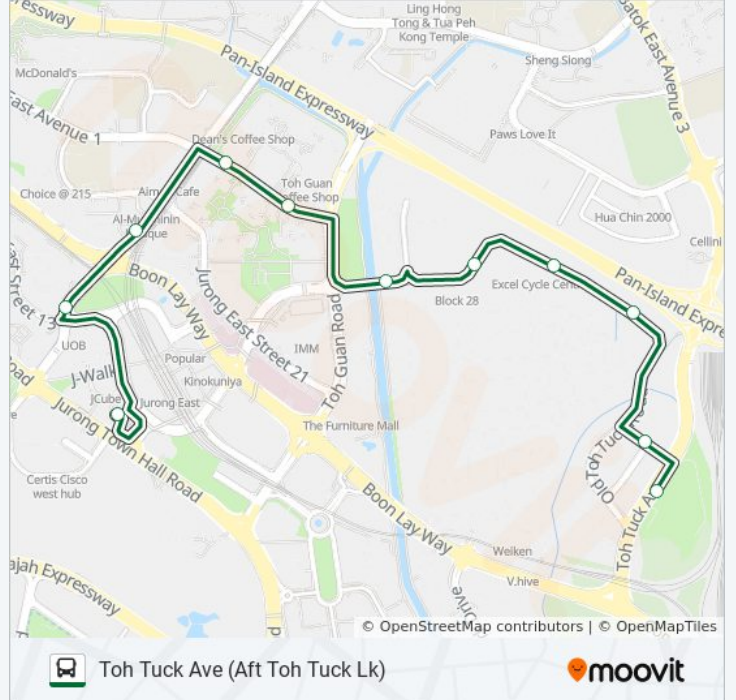

 183B

Toh Tuck Ave (Aft Toh Tuck Lk)

[Get The App](#)

The 183B bus line Toh Tuck Ave (Aft Toh Tuck Lk) has one route. For regular weekdays, their operation hours are:
(1) Toh Tuck Ave (Aft Toh Tuck Lk): 6:30 AM - 8:30 AM
Use the Moovit App to find the closest 183B bus station near you and find out when is the next 183B bus arriving.

Direction: Toh Tuck Ave (Aft Toh Tuck Lk)

11 stops

[VIEW LINE SCHEDULE](#)

Jurong Gateway Rd - Jurong East Int (28009)
Jurong East Ctrl - Seventh-Day Advent CH (28441)
Jurong East Ctrl - Blk 209 (28311)
Toh Guan Rd - Opp Blk 288d (28631)
Toh Guan Rd - Blk 284 (28641)
Toh Guan Rd East - Opp Jurong East Warehse (28661)
Toh Guan Rd East - Alliance Bldg (28671)
Toh Guan Rd East - Toh Guan Ctr (28681)
Toh Guan Rd East - Wang-Fu Ind Pte Ltd (28691)
Toh Tuck Link - Aft Old Toh Tuck Rd (28701)
Toh Tuck Ave - Aft Toh Tuck Lk (28189)

183B bus Time Schedule

Toh Tuck Ave (Aft Toh Tuck Lk) Route Timetable:

| | |
|-----------|-------------------|
| Sunday | Not Operational |
| Monday | 6:30 AM - 8:30 AM |
| Tuesday | 6:30 AM - 8:30 AM |
| Wednesday | 6:30 AM - 8:30 AM |
| Thursday | 6:30 AM - 8:30 AM |
| Friday | Not Operational |
| Saturday | Not Operational |

183B bus Info**Direction:** Toh Tuck Ave (Aft Toh Tuck Lk)**Stops:** 11**Trip Duration:** 18 min**Line Summary:**

183B bus time schedules and route maps are available in an offline PDF at moovitapp.com. Use the [Moovit App](#) to see live bus times, train schedule or subway schedule, and step-by-step directions for all public transit in Singapore.