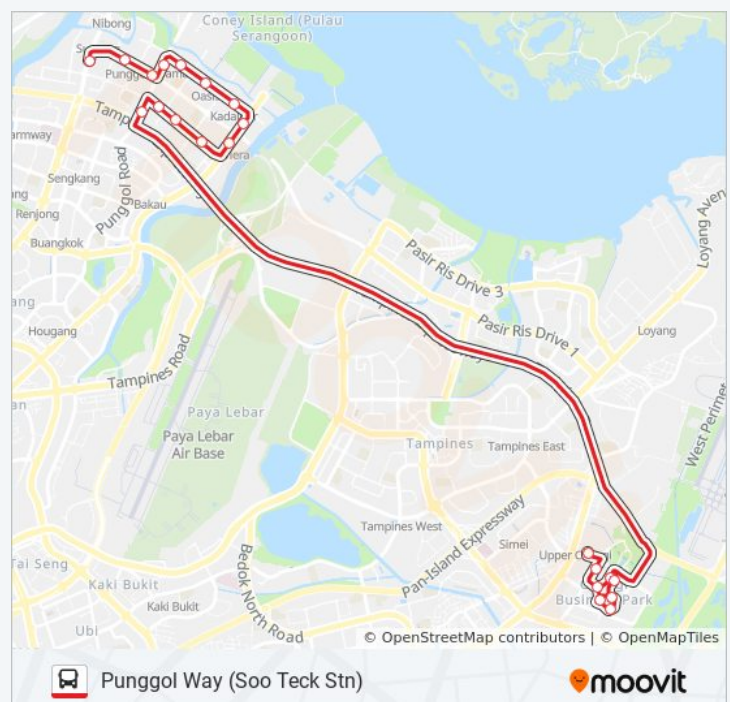

593 bus Info

Direction: Punggol Way (Soo Teck Stn)

Stops: 21

Trip Duration: 43 min

Line Summary:

593 bus time schedules and route maps are available in an offline PDF at moovitapp.com. Use the [Moovit App](#) to see live bus times, train schedule or subway schedule, and step-by-step directions for all public transit in Singapore.