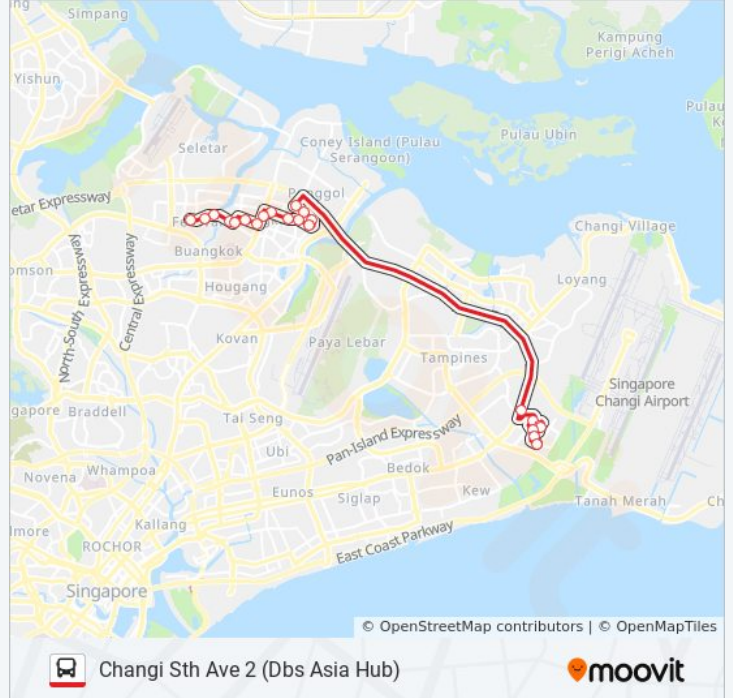

Use the Moovit App to find the closest 728 bus station near you and find out when is the next 728 bus arriving.

**Direction: Changi Sth Ave 2 (Dbs Asia Hub)**

22 stops

[VIEW LINE SCHEDULE](#)

Sengkang West Ave - Opp Fernvale Pr Sch (67491)

**728 bus Info**

**Direction:** Changi Sth Ave 2 (Dbs Asia Hub)

**Stops:** 22

**Trip Duration:** 43 min

**Line Summary:**

Along Road Outside Honeywell Bldg

Changi Business Pk Ctrl 2 - Aft Akzonobel  
(96361)

Plaza 8 (In Front Of My Eat-In Place)

Changi Sth Ave 2 - DBS Asia Hub (96321)

**Direction: Sengkang West Ave (Bef Fernvale Lane)**

23 stops

[VIEW LINE SCHEDULE](#)

Somapah Rd - Sutd (96449)

Changi Sth Ave 1 - Eightrium (96419)

Along Road Outside the Ibm Pl

Along Road Outside Honeywell Bldg

Changi Business Pk Ctrl 2 - Aft Akzonobel  
(96361)

Plaza 8 (In Front Of My Eat-In Place)

Along Road Outside Plaza 8 Blk 1

Along Road Outside Citibank