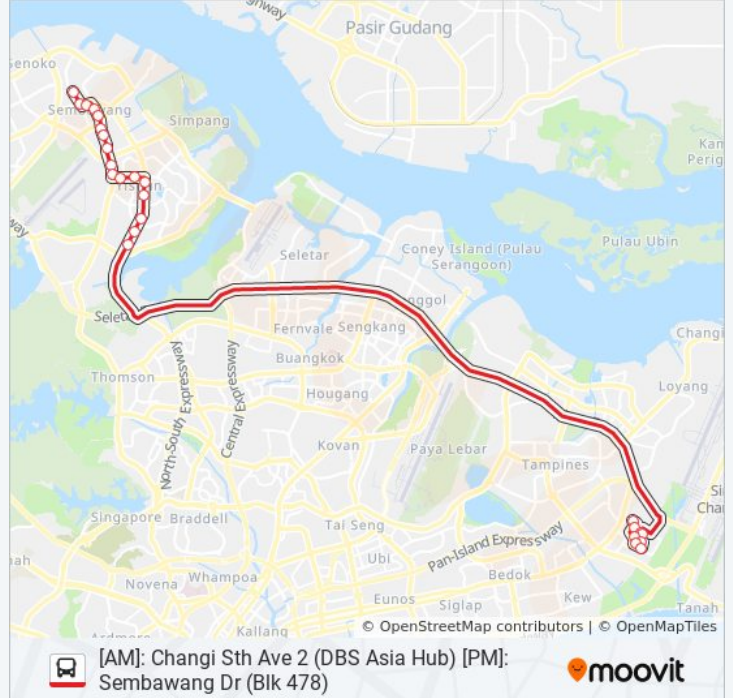

Sembawang Rd - Opp Jln Kemuning (57131)

Sembawang Rd - Opp Sembawang Shop Ctr (58011)

Sembawang Rd - Opp the Nautical (58021)

Canberra Rd - Blk 311 (58101)

Canberra Rd - Bef Sembawang Stn (58151)

Sembawang Way - Sembawang Stn (58211)

Sembawang Dr - Blk 357c (58319)

Sembawang Dr - Blk 478 (58349)

740 bus time schedules and route maps are available in an offline PDF at moovitapp.com. Use the [Moovit App](#) to see live bus times, train schedule or subway schedule, and step-by-step directions for all public transit in Singapore.

[About Moovit](#) • [MaaS Solutions](#) • [Supported Countries](#) • [Mooviter Community](#)

© 2024 Moovit - All Rights Reserved

Check Live Arrival Times