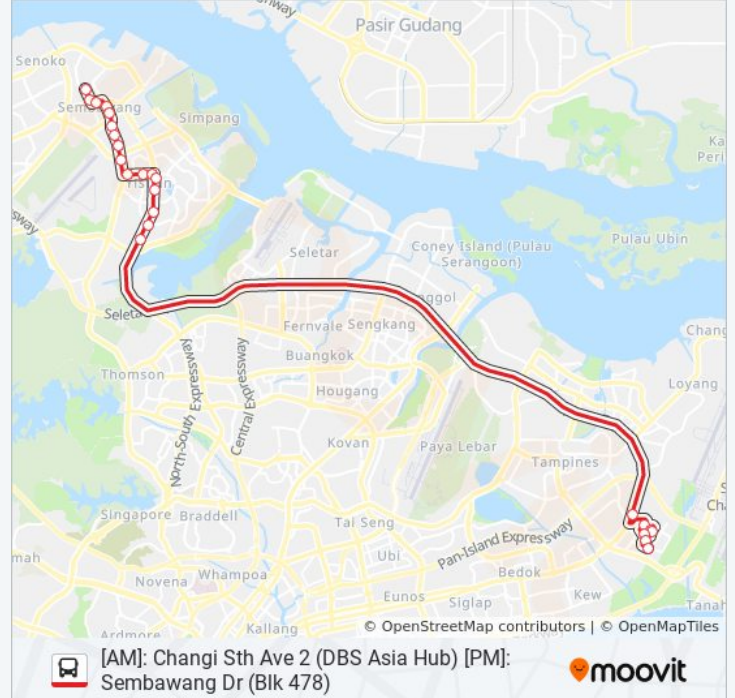

**Direction: Changi Sth Ave 4 (Bef Changi Sth St 1)**

26 stops

[VIEW LINE SCHEDULE](#)

- Sembawang Dr - Blk 405 (58341)
- Sembawang Dr - Blk 354 Cp (58311)
- Sembawang Way - Opp Sembawang Stn (58219)
- Canberra Rd - Aft Admiral Hill (58159)
- Canberra Rd - Opp Blk 311 (58109)
- Sembawang Rd - the Nautical (58029)
- Sembawang Rd - Aft Sembawang Shop Ctr (58019)
- Sembawang Rd - Aft Jln Kemuning (57139)
- Sembawang Rd - Blk 114 (57129)
- Yishun Ave 5 - Opp Blk 701a (59119)
- Yishun Ave 5 - Blk 145 (59149)
- Yishun Ave 2 - Opp Blk 757 (59069)
- Yishun Ave 2 - Blk 608 (59059)
- Yishun Ave 2 - Opp Khatib Stn (59049)
- Yishun Ave 2 - Yishun Sports Hall (59039)
- Upp Changi Rd East - Mera Terr P/G (96069)
- Upp Changi Rd East - Upp Changi Stn/Sutd (96049)
- Changi Sth Ave 1 - Eightrium (96419)
- Along Road Outside the lbm PI

**740 bus Info**

**Direction:** Changi Sth Ave 4 (Bef Changi Sth St 1)

**Stops:** 26

**Trip Duration:** 64 min

**Line Summary:**

Changi Business Pk Ctrl 1 - Honeywell Bldg (96401)

Changi Business Pk Ctrl 2 - Aft Akzonobel (96361)

Plaza 8 (In Front Of My Eat-In Place)

Changi Sth Ave 2 - DBS Asia Hub (96321)

Changi Sth Ave 2 - Premier (96331)

Changi Sth Ave 2 - Aft Sunny Metal & Engrg (96341)

Changi Sth Ave 4 - Bef Changi Sth St 1 (96351)

### Direction: Sembawang Dr (Blk 478)

25 stops

[VIEW LINE SCHEDULE](#)

Changi Sth Ave 1 - Eightrium (96419)

Along Road Outside the lbm PI

Changi Business Pk Ctrl 1 - Honeywell Bldg (96401)

Changi Business Pk Ctrl 2 - Aft Akzonobel (96361)