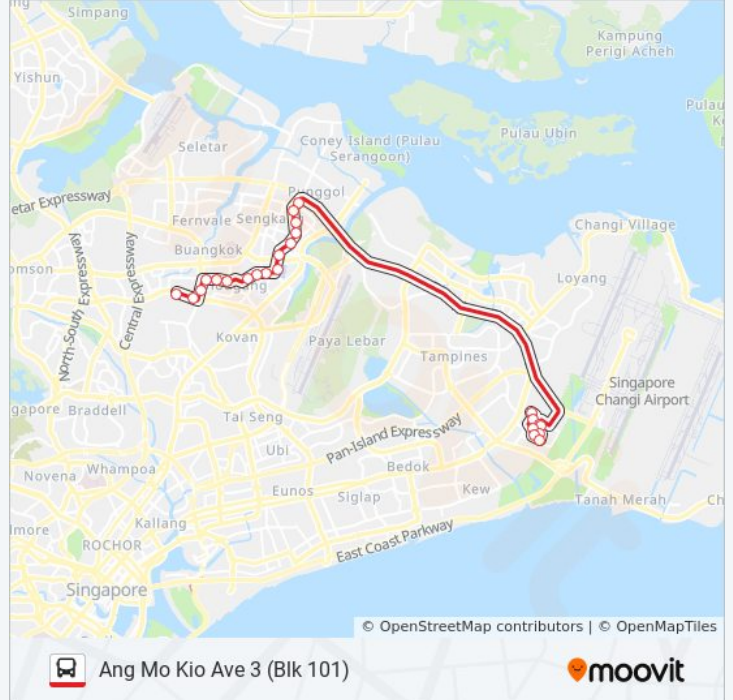

**Direction: Ang Mo Kio Ave 3 (Blk 101)**

24 stops

[VIEW LINE SCHEDULE](#)

- Somapah Rd - Sutd (96449)
- Changi Sth Ave 1 - Eightrium (96419)
- Along Road Outside the Ibm PI
- Along Road Outside Honeywell Bldg
- Changi Business Pk Ctrl 2 - Aft Akzonobel (96361)
- Plaza 8 (In Front Of My Eat-In Place)
- Along Road Outside Plaza 8 Blk 1
- Along Road Outside Citibank
- Punggol Rd - Blk 190c (65069)
- Punggol Rd - St. Anne's CH (65059)
- Punggol Rd - Blk 126a (65049)
- Punggol Rd - Blk 124 (65039)
- Punggol Rd - Blk 111 (65029)
- Punggol Rd - the Rivervale (65019)
- Hougang Ave 10 - Opp Blk 458 (64029)
- Hougang Ave 8 - Blk 434 (64039)
- Hougang Ave 8 - Blk 532 (64369)
- Hougang Ave 8 - Montfort Sch (64359)
- Hougang Ave 9 - Blk 665 (64479)
- Hougang Ave 9 - Blk 946a (64489)
- Hougang Ave 9 - Regentville (64499)

**742 bus Info**

**Direction:** Ang Mo Kio Ave 3 (Blk 101)

**Stops:** 24

**Trip Duration:** 48 min

**Line Summary:**

Yio Chu Kang Rd - Gracehaven S Army (64109)

Ang Mo Kio Ave 3 - Blk 151 (66109)

Ang Mo Kio Ave 3 - Blk 101 (66339)

### Direction: Changi Sth Ave 2 (Dbs Asia Hub)

23 stops

[VIEW LINE SCHEDULE](#)

Ang Mo Kio Ave 3 - Blk 516 (66101)

Yio Chu Kang Rd - Opp Gracehaven S Army (64101)

Hougang Ave 9 - Hougang 1 (64491)

Hougang Ave 9 - Bet Blks 930/931 (64481)

### 742 bus Info

**Direction:** Changi Sth Ave 2 (Dbs Asia Hub)

**Stops:** 23

**Trip Duration:** 47 min

**Line Summary:**

Along Road Outside Honeywell Bldg

Hansa Point Building

Plaza 8 Building