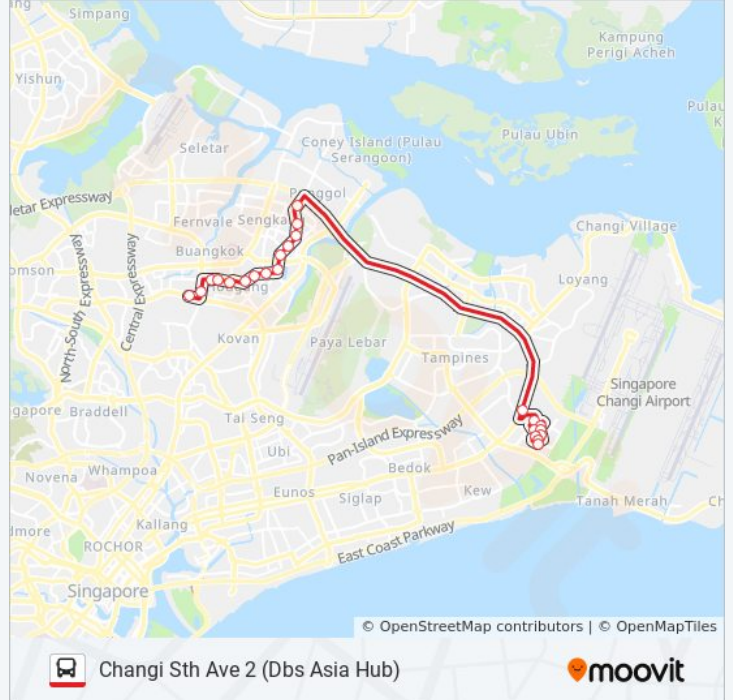

### 742 bus Info

**Direction:** Changi Sth Ave 2 (Dbs Asia Hub)

**Stops:** 23

**Trip Duration:** 47 min

**Line Summary:**

Along Road Outside Honeywell Bldg

Hansa Point Building

Plaza 8 Building

Along Road Outside Citibank

Plaza 8 (In Front Of My Eat-In Place)

Changi Sth Ave 2 - DBS Asia Hub (96321)

742 bus time schedules and route maps are available in an offline PDF at [moovitapp.com](https://moovitapp.com). Use the [Moovit App](#) to see live bus times, train schedule or subway schedule, and step-by-step directions for all public transit in Singapore.