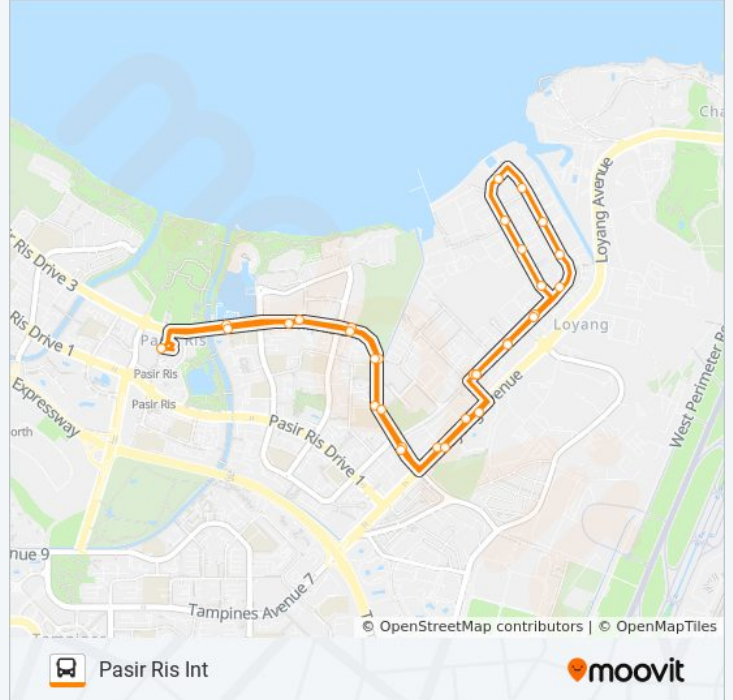

Pasir Ris Int

Get The App

The 6 bus line Pasir Ris Int has one route. For regular weekdays, their operation hours are:

(1) Pasir Ris Int: 6:20 AM - 7:30 PM

Use the Moovit App to find the closest 6 bus station near you and find out when is the next 6 bus arriving.

**Direction: Pasir Ris Int**

30 stops

[VIEW LINE SCHEDULE](#)

- Pasir Ris Bus Interchange
- Pasir Ris Dr 3 - Downtown East (78109)
- Pasir Ris Dr 3 - Opp Blk 479 (78119)
- Pasir Ris Dr 3 - Opp Blk 233 (78129)
- Pasir Ris Dr 3 - Opp Pasir Ris Pr Sch (78139)
- Pasir Ris Dr 3 - Ntuc Health Pasir Ris (78149)
- Pasir Ris Dr 3 - Opp Loyang Pt (98109)
- Loyang Ave - Opp Loyang Valley (98041)
- Loyang Way - Krislite Bldg (98121)
- Loyang Way - Bef Loyang Way 1 (98131)
- Loyang Way - Ge Aircraft Engines (98141)
- Loyang Way - Opp Loyang Way 4 (98151)
- Loyang Way - Composite Tech (98161)
- Loyang Way - Opp Sia Supplies Ctr (98171)
- Loyang Way - Opp Loyang Way 6 (98181)
- Loyang Cres - Aft Loyang Way (98199)
- Loyang Cres - Encompass Digital Media (98209)
- Loyang Cres - Pratt & Whitney Canada (98219)
- Loyang Cres - Honey Well (98229)
- Loyang Way - Wacker Chemicals (98149)
- Loyang Way - Aft Loyang Way 1 (98139)
- Loyang Way - Opp Krislite Bldg (98129)

**6 bus Info**

**Direction:** Pasir Ris Int

**Stops:** 30

**Trip Duration:** 46 min

**Line Summary:**

Loyang Ave - Loyang Valley (98049)

Pasir Ris Dr 3 - Loyang Pt (98101)

Pasir Ris Dr 3 - Blk 249 (78141)

Pasir Ris Dr 3 - Pasir Ris Pr Sch (78131)

Pasir Ris Dr 3 - Bet Blks 232/233 (78121)

Pasir Ris Dr 3 - Blk 479 (78111)

Pasir Ris Dr 3 - Opp Downtown East (78101)

Pasir Ris Bus Interchange

6 bus time schedules and route maps are available in an offline PDF at [moovitapp.com](https://moovitapp.com). Use the [Moovit App](#) to see live bus times, train schedule or subway schedule, and step-by-step directions for all public transit in Singapore.