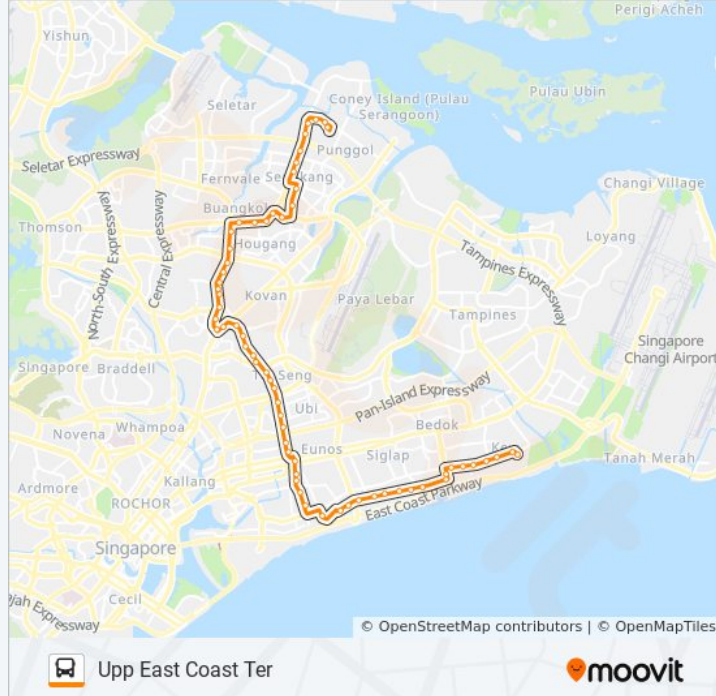

Buangkok Green - Blk 969 (66489)

Yio Chu Kang Rd - Blk 953 (64119)

Yio Chu Kang Rd - Gracehaven S Army (64109)

Yio Chu Kang Rd - Bef Yio Chu Kang Chapel
(63219)

Yio Chu Kang Rd - Toho Green (63209)

Yio Chu Kang Rd - Aft Phillips Ave (63199)

Yio Chu Kang Rd - Aft Serangoon Gdn Way
(63189)

Yio Chu Kang Rd - Bef Tai Seng Chr CH (63179)

Yio Chu Kang Link - Serangoon Sports Cplx
(63369)

S'Goon Ctrl - Blk 206 (66379)

S'Goon Ctrl - S'Goon Stn Exit C/Blk 201 (66359)

Upp S'Goon Rd - Opp Blk 1 (62141)

Upp Paya Lebar Rd - Blk 161 (62059)

Upp Paya Lebar Rd - Aft Paya Lebar Cres
(62049)

Upp Paya Lebar Rd - Raya Gdn (62039)

Upp Paya Lebar Rd - Paya Lebar Gdns (62029)

Upp Paya Lebar Rd - Aft Rochdale Rd (62019)

Upp Paya Lebar Rd - Opp Paya Lebar St (70309)

Upp Paya Lebar Rd - Opp Asiawide Ind Bldg
(70299)

Upp Paya Lebar Rd - Aft Tai Seng Stn Exit C
(70289)

Paya Lebar Rd - Opp Trinity @ Paya Lebar
(70279)

Paya Lebar Rd - Citipoint Ind Cplx (70269)

Paya Lebar Rd - Macpherson Stn Exit B (70259)

Paya Lebar Rd - Cisco Ctr (81101)

Paya Lebar Rd - Paya Lebar Stn Exit B (81111)

Tg Katong Rd - Tg Katong Cplx (82119)

Tg Katong Rd - Cdac Bldg (82099)

Tg Katong Rd - Aft Ipoh Lane (82089)

Tg Katong Rd - Tg Katong Girls' Sch (82079)