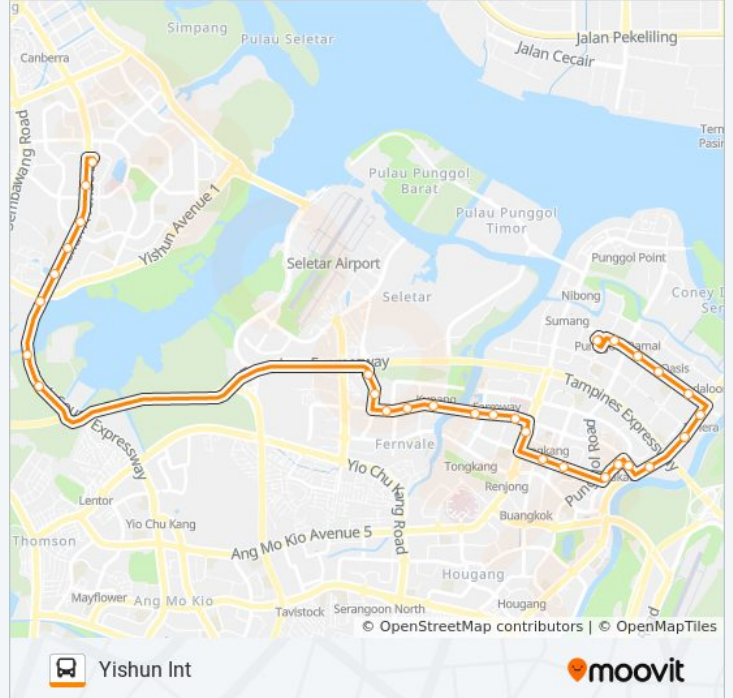

Sengkang West Way - Blk 432a (67569)

Sengkang West Way - Bef Jln Kayu (67579)

Jln Kayu - Jln Kayu Shophouse (68031)

Jln Kayu - Bef Tpe (68051)

Lentor Ave - Aft Sle (55281)

Lentor Ave - Bef Sg Seletar Bridge (59011)

Lentor Ave - Bef Yishun Ave 1 (59021)

Yishun Ave 2 - Opp Yishun Sports Hall (59031)

Yishun Ave 2 - Bef Khatib Stn (59041)

Yishun Ave 2 - Blk 790 (59051)

Yishun Ave 2 - Blk 767 (58991)

Yishun Ave 2 - Yishun Int (59009)

85 bus time schedules and route maps are available in an offline PDF at moovitapp.com. Use the [Moovit App](#) to see live bus times, train schedule or subway schedule, and step-by-step directions for all public transit in Singapore.

[About Moovit](#) • [MaaS Solutions](#) • [Supported Countries](#) • [Mooviter Community](#)

© 2024 Moovit - All Rights Reserved

Check Live Arrival Times