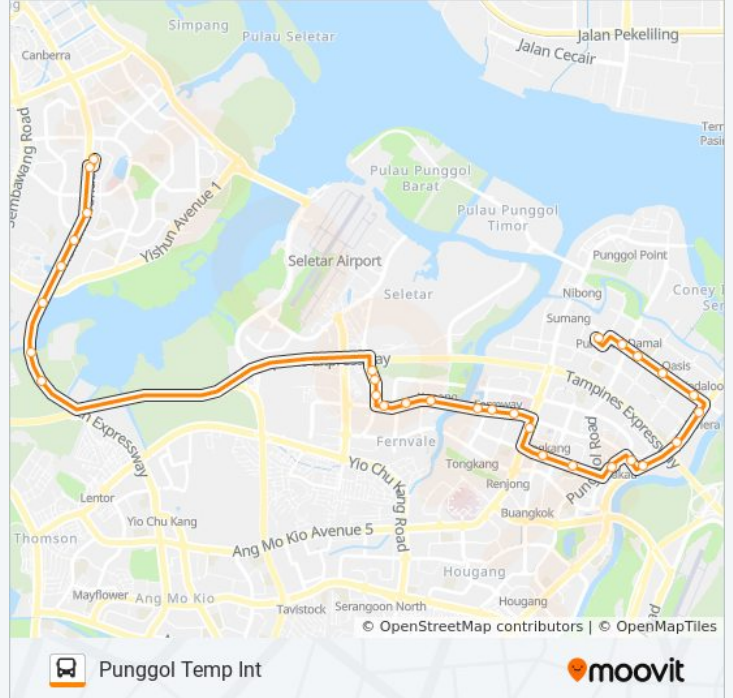

Sengkang East Way - Blk 158c (67531)

Sengkang East Dr - Blk 160 (67521)

Punggol East - Waterwoods (65521)

Punggol East - Riviera Stn Exit B (65231)

Punggol Ctrl - Blk 162b (65269)

Punggol Ctrl - Bet Blks 187/188 (65279)

Punggol Ctrl - Opp Punggol Sec/Blk 195e (65289)

Punggol Ctrl - Blk 298 (65229)

Punggol PI - Punggol Temp Int (65009)

Direction: Yishun Int

30 stops

[VIEW LINE SCHEDULE](#)

Punggol PI - Punggol Temp Int (65009)

Punggol Ctrl - Blk 303d (65221)

Punggol Ctrl - Punggol Sec/Blk 601b (65281)

Punggol Ctrl - Opp Blk 188 (65271)

Punggol Ctrl - Blk 649 (65261)

Punggol East - Riviera Stn Exit A (65239)

Punggol East - Aft Punggol Field (65529)

Sengkang East Dr - Opp Blk 157a (67529)

Sengkang East Way - Blk 122c (67539)

Rivervale Dr - Bakau Stn/Blk 122f (67131)

Rivervale Dr - Blk 119d (67141)

Compassvale Dr - Opp Blk 225a (67179)

Compassvale Dr - Blk 204 Cp (67349)

Sengkang East Rd - Blk 323b (67449)

Sengkang East Way - Blk 325 Cp (67399)

Sengkang East Way - Blk 317b (67389)

Sengkang East Way - Opp Hockey Stadium (67549)

Sengkang West Way - Opp Blk 471a (67559)

85 bus Time Schedule

Yishun Int Route Timetable:

Sunday	6:00 AM - 11:30 PM
Monday	5:45 AM - 11:30 PM
Tuesday	5:45 AM - 11:30 PM
Wednesday	5:45 AM - 11:30 PM
Thursday	5:45 AM - 11:30 PM
Friday	6:00 AM - 11:30 PM
Saturday	6:00 AM - 11:30 PM

85 bus Info

Direction: Yishun Int

Stops: 30

Trip Duration: 55 min

Line Summary: