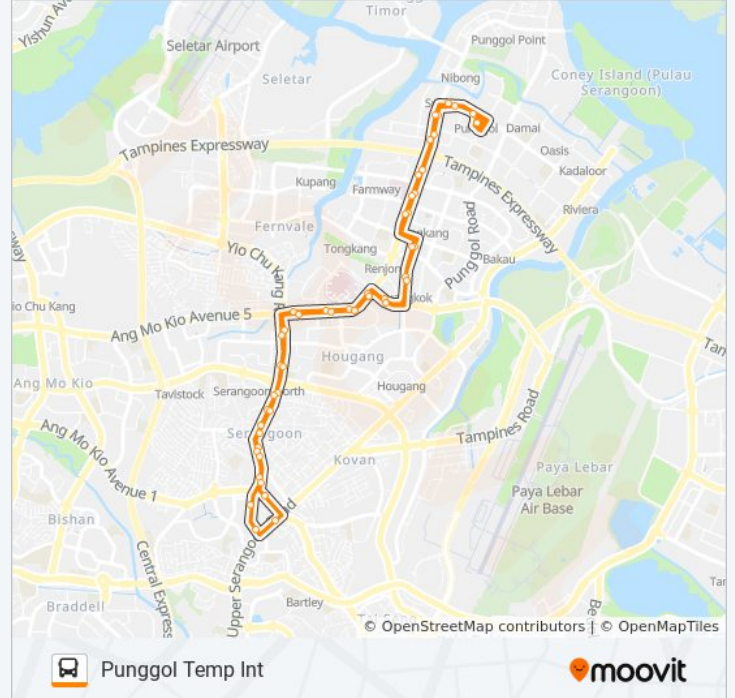

Yio Chu Kang Rd - Aft Serangoon Gdn Way (63189)

Yio Chu Kang Rd - Bef Tai Seng Chr CH (63179)

Yio Chu Kang Link - Serangoon Sports Cplx (63369)

Boundary Rd - Serangoon Stadium (63149)

Upp S'Goon Rd - Forest Woods (62149)

S'Goon Ctrl - S'Goon Stn Exit E (66351)

S'Goon Ctrl - Blk 261 (66371)

Yio Chu Kang Link - Opp S'Goon Sports Cplx (63361)

Yio Chu Kang Rd - Bef St. Helier's Ave (63181)

Yio Chu Kang Rd - Aft Serangoon Nth Ave 1 (63191)

Yio Chu Kang Rd - Affinity at Serangoon (63201)

Yio Chu Kang Rd - Blk 138 (63211)

Yio Chu Kang Rd - Opp Gracehaven S Army (64101)

Yio Chu Kang Rd - Opp Blk 953 (64111)

Buangkok Green - Opp Blk 968 (66481)

Buangkok Green - Opp Blk 910 (66491)

Buangkok Green - Opp Blk 579 (64469)

Buangkok Green - Opp Blk 565 (64629)

Buangkok Dr - Opp Blk 558 (67621)

Sengkang Ctrl - Buangkok Stn Exit A (67609)

Sengkang Ctrl - Blk 201c (67619)

Sengkang East Rd - Blk 323b (67449)

Sengkang East Rd - Sengkang General Hosp (67419)

Sengkang East Rd - Opp Blk 293d (67599)

Punggol Way - Blk 220c (65439)

Punggol Way - Bef Soo Teck Stn (65149)

Punggol Ctrl - Opp Blk 264a (65401)

Punggol PI - Punggol Temp Int (65009)