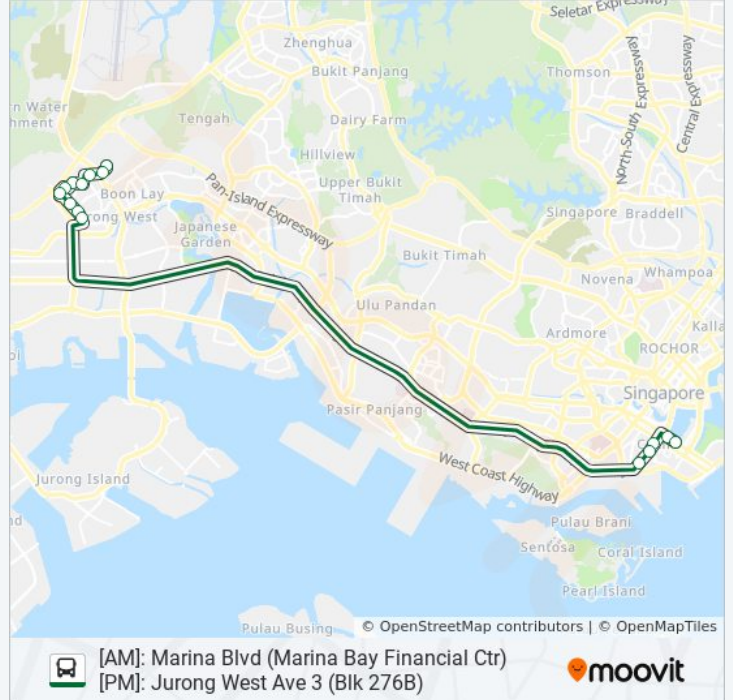

651 bus time schedules and route maps are available in an offline PDF at moovitapp.com. Use the [Moovit App](#) to see live bus times, train schedule or subway schedule, and step-by-step directions for all public transit in Singapore.

[About Moovit](#) • [MaaS Solutions](#) • [Supported Countries](#) • [Mooviter Community](#)

© 2024 Moovit - All Rights Reserved

Check Live Arrival Times