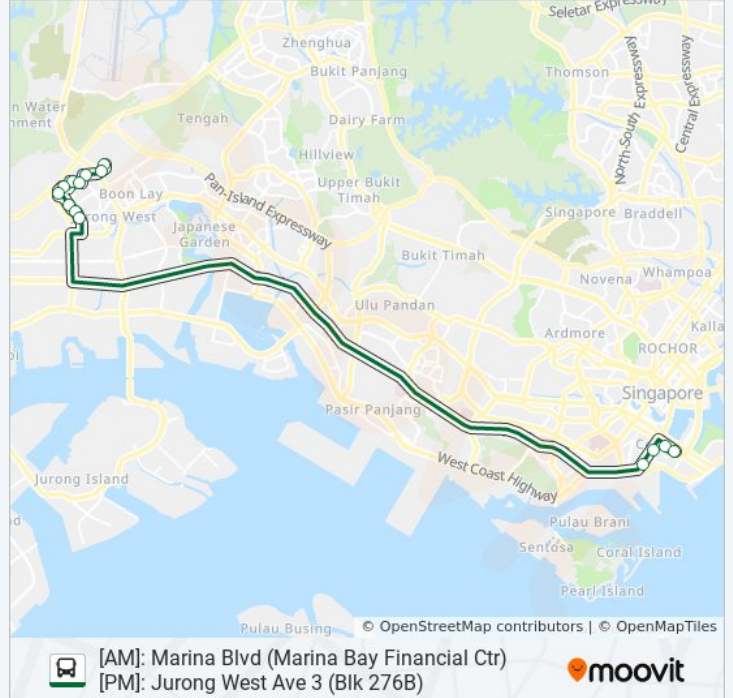

(1) Jurong West Ave 3 (Blk 276b): 6:15 PM - 6:30 PM(2) Marina Blvd (Marina Bay Financial Ctr): 7:30 AM - 7:45 AM

Use the Moovit App to find the closest 651 bus station near you and find out when is the next 651 bus arriving.

Direction: Jurong West Ave 3 (Blk 276b)

14 stops

[VIEW LINE SCHEDULE](#)

- Central Blvd - Marina Bay Stn (03539)
- Central Blvd - Downtown Stn Exit E (03529)
- Shenton Way - Uic Bldg (03129)
- Shenton Way - Opp Mas Bldg (03218)
- Jurong West St 61 - Opp Jurong West Pr Sch (22531)
- Jurong West St 61 - Blk 639 (22231)
- Jurong West St 71 - Blk 701 (27421)
- Jurong West St 81 - Blk 844a Cp (27411)
- Jurong West St 81 - Opp Blk 821 (27401)
- Jurong West St 82 - Bet Blks 859/860 (27399)
- Jurong West St 75 - Gek Poh Shop Ctr (27389)
- Jurong West Ave 5 - Aft Westwood Ave (27449)
- Jurong West Ave 3 - Blk 273b (27459)
- Jurong West Ave 3 - Blk 276b (27469)

651 bus Time Schedule

Jurong West Ave 3 (Blk 276b) Route Timetable:

Sunday	Not Operational
Monday	6:15 PM - 6:30 PM
Tuesday	6:15 PM - 6:30 PM
Wednesday	6:15 PM - 6:30 PM
Thursday	6:15 PM - 6:30 PM
Friday	Not Operational
Saturday	Not Operational

651 bus Info

Direction: Jurong West Ave 3 (Blk 276b)

Stops: 14

Trip Duration: 45 min

Line Summary:

Direction: Marina Blvd (Marina Bay Financial Ctr)

15 stops

[VIEW LINE SCHEDULE](#)