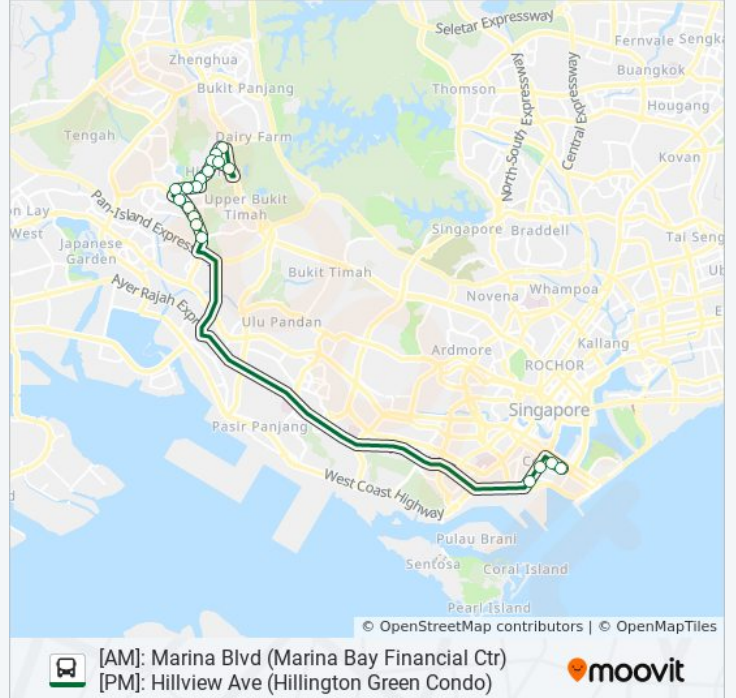

Direction: Marina Blvd (Marina Bay Financial Ctr)

20 stops

[VIEW LINE SCHEDULE](#)

- Hume Ave - Bef Summerhill (43811)
- Hume Ave - Opp Symphony Hts (43821)
- Hillview Rd - Aft Hillview Stn (43279)
- Hillview Ave - Hillington Green Condo (43268)
- Hillview Ave - Opp Hillbrooks (43259)
- Hillview Ave - Hillview Apts (43249)
- Hillview Ave - the Petals Condo (43239)
- Bt Batok East Ave 2 - Blk 258 (43449)
- Bt Batok East Ave 2 - Blk 242 (43439)
- Bt Batok East Ave 2 - Blk 240 (43429)
- Bt Batok East Ave 3 - Blk 231 (43179)
- Bt Batok East Ave 3 - Blk 283 (43189)
- Bt Batok East Ave 3 - Blk 289e (43619)
- Bt Batok East Ave 3 - St. Andrew's Mission Sch (43629)
- Bt Batok East Ave 3 - Burgundy Hill (42319)
- Anson Rd - Mapletree Anson (03241)
- Robinson Rd - Aft Capital Twr (03111)

653 bus Time Schedule

Marina Blvd (Marina Bay Financial Ctr) Route

Timetable:

Sunday	Not Operational
Monday	7:15 AM - 7:45 AM
Tuesday	7:15 AM - 7:45 AM
Wednesday	7:15 AM - 7:45 AM
Thursday	7:15 AM - 7:45 AM
Friday	Not Operational
Saturday	Not Operational

653 bus Info

Direction: Marina Blvd (Marina Bay Financial Ctr)

Stops: 20

Trip Duration: 52 min

Line Summary: