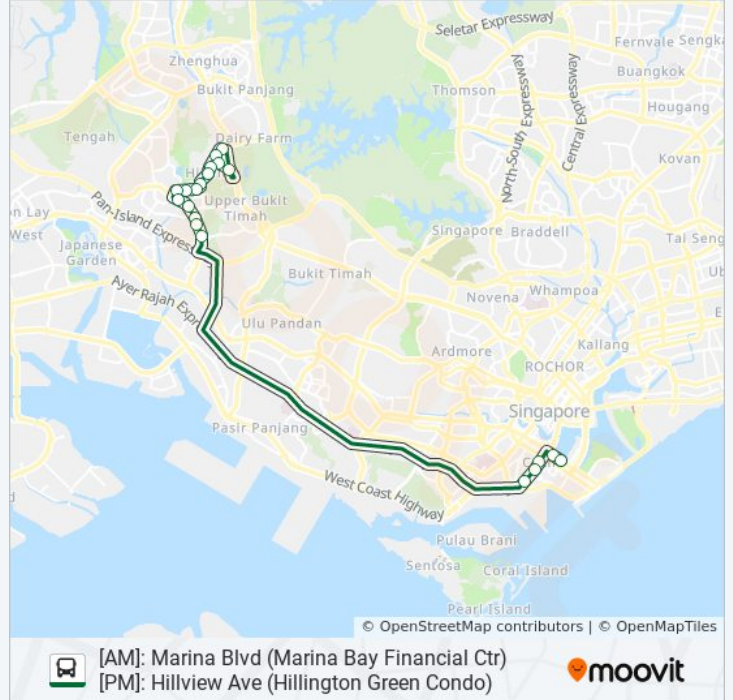

653 bus Info

Direction: Marina Blvd (Marina Bay Financial Ctr)

Stops: 20

Trip Duration: 52 min

Line Summary:

Robinson Rd - 80 Robinson Rd (03071)

Marina Blvd - the Sail (03381)

Marina Blvd - Marina Bay Financial Ctr (03391)