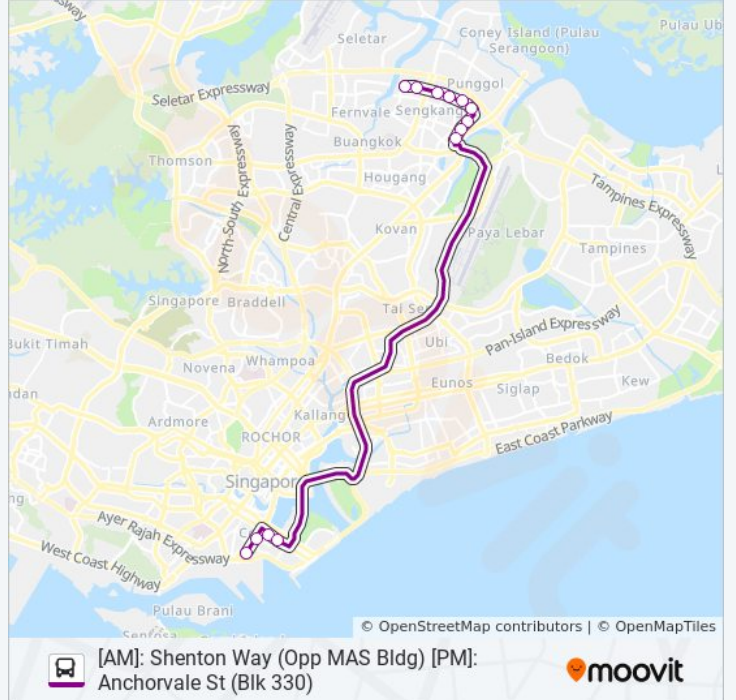

Direction: Anchorvale St (Blk 330)

13 stops

[VIEW LINE SCHEDULE](#)

- Anson Rd - Mapletree Anson (03241)
- Robinson Rd - Aft Capital Twr (03111)
- Robinson Rd - 80 Robinson Rd (03071)
- Marina Blvd - the Sail (03381)
- Marina Blvd - Marina Bay Financial Ctr (03391)
- Rivervale Dr - Kangkar Stn Exit A (67159)
- Rivervale Dr - Nth Spring Pr Sch (67139)
- Rivervale Dr - Rumbia Stn Exit A (67229)
- Rivervale Dr - Opp Rivervale Pr Sch (67239)
- Compassvale St - Compassvale Stn Exit A (67251)
- Compassvale St - Opp Blk 291a (67431)
- Anchorvale St - Cheng Lim Stn Exit B (67421)
- Anchorvale St - Farmway Stn Exit B (67311)

654 bus Info

Direction: Anchorvale St (Blk 330)

Stops: 13

Trip Duration: 39 min

Line Summary:

Direction: Shenton Way (Opp Mas Bldg)

13 stops

[VIEW LINE SCHEDULE](#)

654 bus Time Schedule

Shenton Way (Opp Mas Bldg) Route Timetable:

Sunday	Not Operational
Monday	7:30 AM - 7:55 AM
Tuesday	7:30 AM - 7:55 AM
Wednesday	7:30 AM - 7:55 AM
Thursday	7:30 AM - 7:55 AM
Friday	Not Operational
Saturday	Not Operational

654 bus Info

Direction: Shenton Way (Opp Mas Bldg)

Stops: 13

Trip Duration: 39 min

Line Summary:

654 bus time schedules and route maps are available in an offline PDF at moovitapp.com. Use the [Moovit App](#) to see live bus times, train schedule or subway schedule, and step-by-step directions for all public transit in Singapore.