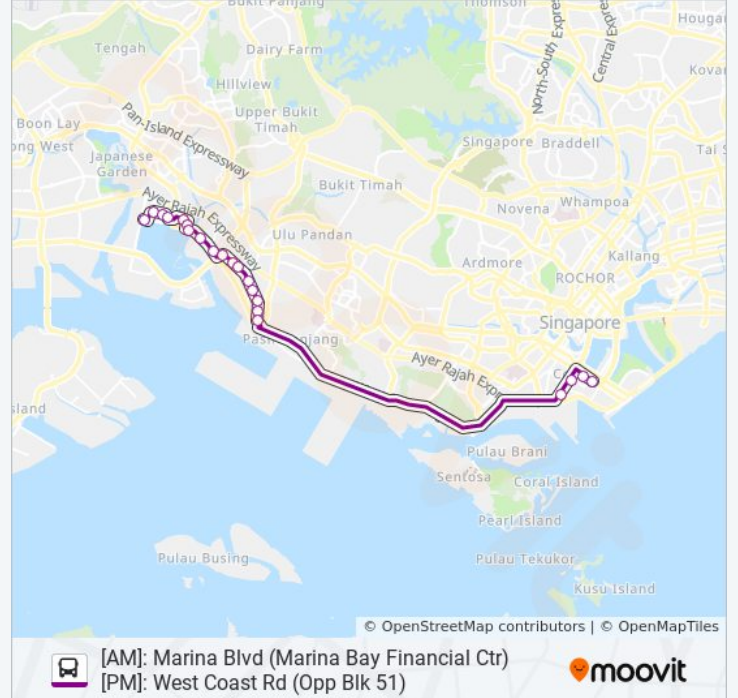

**Direction: Marina Blvd (Marina Bay Financial Ctr)**

22 stops

[VIEW LINE SCHEDULE](#)

- West Coast Rd - Bet Blks 50/51 (20129)
- Teban Gdns Rd - Aft Hasanah Mque (20239)
- Teban Gdns Rd - Opp Blk 41 (20219)
- Teban Gdns Rd - Bef Jurong Town Hall Rd (20209)
- Pandan Gdns - Ayer Rajah Cc (20181)
- Pandan Gdns - Blk 407 (20191)
- West Coast Rd - Blk 408 (20149)
- West Coast Rd - Opp Angliss Bldg (20139)
- West Coast Highway - the Japanese Sec Sch (20289)
- West Coast Rd - Opp Tanglin Sec Sch (20299)
- West Coast Rd - Blk 512 (17079)
- West Coast Rd - Opp Blk 701 (17069)
- West Coast Rd - Blk 601 (17049)
- West Coast Rd - Opp Kent Ridge Sec Sch (17039)
- West Coast Rd - Opp West Bay Resort Condo (17389)
- West Coast Rd - Opp Waseda S Snr High Sch (17029)
- West Coast Rd - Varsity Pk (17019)
- Anson Rd - Mapletree Anson (03241)

**655 bus Info**

**Direction:** Marina Blvd (Marina Bay Financial Ctr)

**Stops:** 22

**Trip Duration:** 46 min

**Line Summary:**

Robinson Rd - Aft Capital Twr (03111)

Robinson Rd - 80 Robinson Rd (03071)

Marina Blvd - the Sail (03381)

Marina Blvd - Marina Bay Financial Ctr (03391)

**Direction: West Coast Rd (Opp Blk 51)**

21 stops

[VIEW LINE SCHEDULE](#)

Central Blvd - Marina Bay Stn (03539)

Central Blvd - Downtown Stn Exit E (03529)

Shenton Way - Uic Bldg (03129)

**Stops:** 21

**Trip Duration:** 44 min

**Line Summary:**

Teban Gdns Rd - Bef Blk 39 (20201)

Teban Gdns Rd - Blk 41 (20211)

Teban Gdns Rd - Bef Hasanah Mque (20231)

West Coast Rd - Opp Blk 51 (20121)

655 bus time schedules and route maps are available in an offline PDF at [moovitapp.com](https://moovitapp.com). Use the [Moovit App](#) to see live bus times, train schedule or subway schedule, and step-by-step directions for all public transit in Singapore.