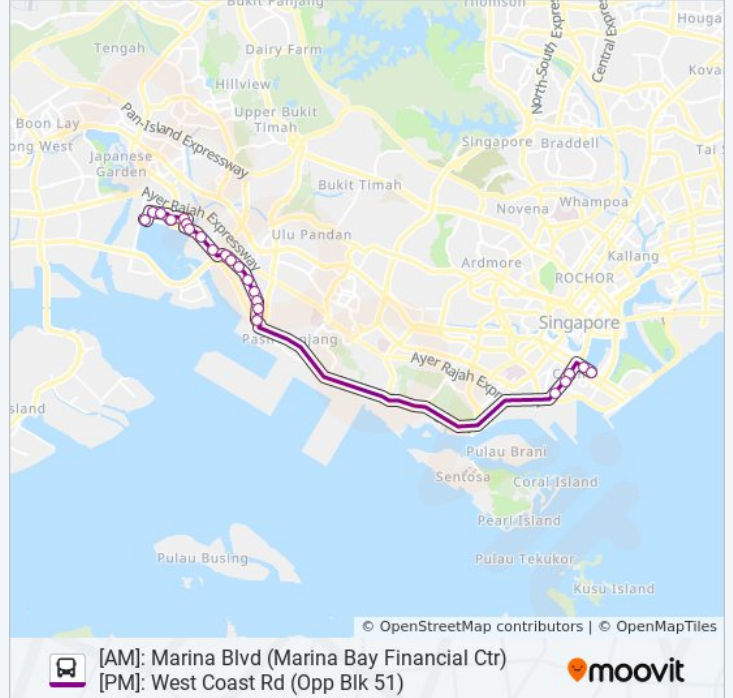

**Direction: Marina Blvd (Marina Bay Financial Ctr)**

22 stops

[VIEW LINE SCHEDULE](#)

- West Coast Rd - Bet Blks 50/51 (20129)
- Teban Gdns Rd - Aft Hasanah Mque (20239)
- Teban Gdns Rd - Opp Blk 41 (20219)
- Teban Gdns Rd - Bef Jurong Town Hall Rd (20209)
- Pandan Gdns - Ayer Rajah Cc (20181)
- Pandan Gdns - Blk 407 (20191)
- West Coast Rd - Blk 408 (20149)
- West Coast Rd - Opp Angliss Bldg (20139)
- West Coast Highway - the Japanese Sec Sch (20289)
- West Coast Rd - Opp Tanglin Sec Sch (20299)
- West Coast Rd - Blk 512 (17079)
- West Coast Rd - Opp Blk 701 (17069)
- West Coast Rd - Blk 601 (17049)
- West Coast Rd - Opp Kent Ridge Sec Sch (17039)
- West Coast Rd - Opp West Bay Resort Condo (17389)
- West Coast Rd - Opp Waseda S Snr High Sch (17029)
- West Coast Rd - Varsity Pk (17019)
- Anson Rd - Mapletree Anson (03241)

**655 bus Info**

**Direction:** Marina Blvd (Marina Bay Financial Ctr)

**Stops:** 22

**Trip Duration:** 46 min

**Line Summary:**

Robinson Rd - Aft Capital Twr (03111)

Robinson Rd - 80 Robinson Rd (03071)

Marina Blvd - the Sail (03381)

Marina Blvd - Marina Bay Financial Ctr (03391)

**Direction: West Coast Rd (Opp Blk 51)**

21 stops

[VIEW LINE SCHEDULE](#)

Central Blvd - Marina Bay Stn (03539)

Central Blvd - Downtown Stn Exit E (03529)

Shenton Way - Uic Bldg (03129)