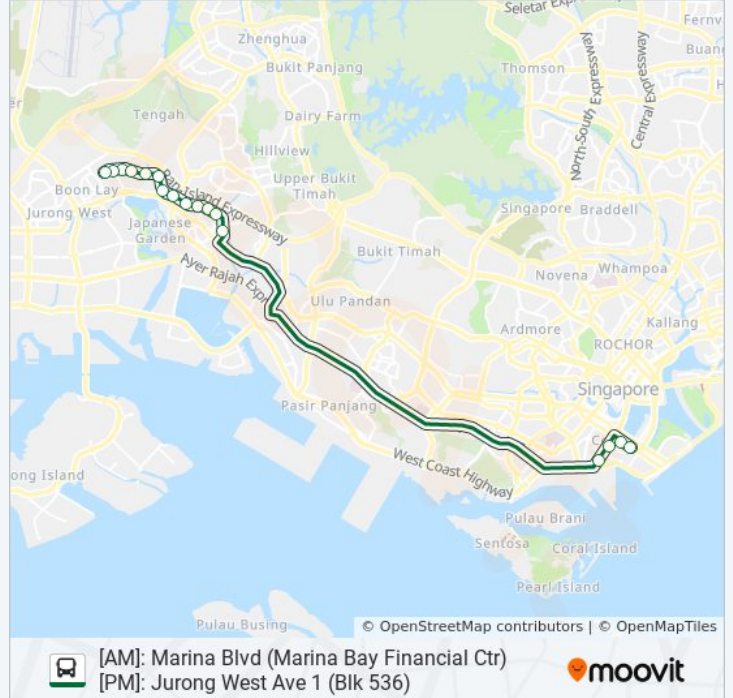

(1) Jurong West Ave 1 (Blk 536): 6:15 PM - 6:30 PM (2) Marina Blvd (Marina Bay Financial Ctr): 7:30 AM - 7:45 AM

Use the Moovit App to find the closest 657 bus station near you and find out when is the next 657 bus arriving.

**Direction: Jurong West Ave 1 (Blk 536)**

17 stops

[VIEW LINE SCHEDULE](#)

- Central Blvd - Marina Bay Stn (03539)
- Central Blvd - Downtown Stn Exit E (03529)
- Shenton Way - Uic Bldg (03129)
- Shenton Way - Opp Mas Bldg (03218)
- Toh Guan Rd - Imm Bldg (28659)
- Toh Guan Rd - Blk 286a (28649)
- Toh Guan Rd - Blk 288e (28639)
- Jurong East Ave 1 - Blk 239 (28321)
- Jurong East Ave 1 - Blk 229 (28331)
- Jurong East Ave 1 - Parc Oasis (28451)
- Jurong East Ave 1 - Blk 347 (28461)
- Jurong East Ave 1 - Opp Jurong Polyclinic (28491)
- Jurong West Ave 1 - Blk 490 (28501)
- Jurong West Ave 1 - Blk 463 (28511)
- Jurong West Ave 1 - Blk 457 (28521)
- Jurong West Ave 1 - Blk 502 (28401)
- Jurong West Ave 1 - Blk 536 (28531)

**657 bus Info**

**Direction:** Jurong West Ave 1 (Blk 536)

**Stops:** 17

**Trip Duration:** 46 min

**Line Summary:**

**Direction: Marina Blvd (Marina Bay Financial Ctr)**

18 stops

[VIEW LINE SCHEDULE](#)

- Jurong West Ave 1 - Blk 538 (28539)
- Jurong West Ave 1 - Blk 454 (28409)
- Jurong West Ave 1 - Blk 441 (28529)
- Jurong West Ave 1 - Blk 425 (28519)
- Jurong West Ave 1 - Blk 422 (28509)
- Jurong East Ave 1 - Jurong Polyclinic (28499)
- Jurong East Ave 1 - Blk 316 (28469)
- Jurong East Ave 1 - Opp Parc Oasis (28459)
- Jurong East Ave 1 - Blk 252 (28339)
- Jurong East Ave 1 - Blk 246 (28329)
- Toh Guan Rd - Opp Blk 288d (28631)
- Toh Guan Rd - Blk 284 (28641)
- Toh Guan Rd - Opp Imm Bldg (28651)
- Anson Rd - Mapletree Anson (03241)
- Robinson Rd - Aft Capital Twr (03111)
- Robinson Rd - 80 Robinson Rd (03071)
- Marina Blvd - the Sail (03381)
- Marina Blvd - Marina Bay Financial Ctr (03391)