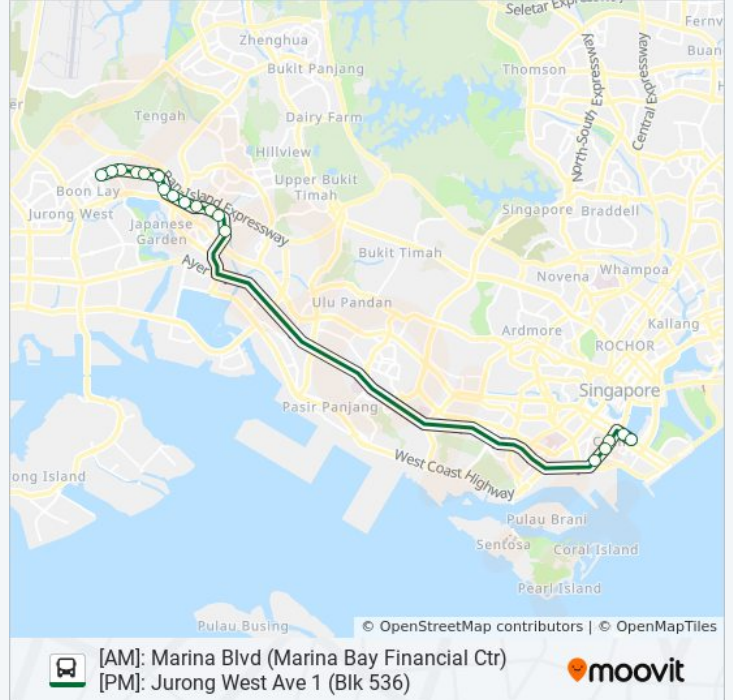

(1) Jurong West Ave 1 (Blk 536): 6:15 PM - 6:30 PM (2) Marina Blvd (Marina Bay Financial Ctr): 7:30 AM - 7:45 AM

Use the Moovit App to find the closest 657 bus station near you and find out when is the next 657 bus arriving.

**657 bus Info**

**Direction:** Jurong West Ave 1 (Blk 536)

**Stops:** 17

**Trip Duration:** 46 min

**Line Summary:**

**Direction: Marina Blvd (Marina Bay Financial Ctr)**

18 stops

[VIEW LINE SCHEDULE](#)

- Jurong West Ave 1 - Blk 538 (28539)
- Jurong West Ave 1 - Blk 454 (28409)
- Jurong West Ave 1 - Blk 441 (28529)
- Jurong West Ave 1 - Blk 425 (28519)
- Jurong West Ave 1 - Blk 422 (28509)
- Jurong East Ave 1 - Jurong Polyclinic (28499)
- Jurong East Ave 1 - Blk 316 (28469)
- Jurong East Ave 1 - Opp Parc Oasis (28459)
- Jurong East Ave 1 - Blk 252 (28339)
- Jurong East Ave 1 - Blk 246 (28329)
- Toh Guan Rd - Opp Blk 288d (28631)
- Toh Guan Rd - Blk 284 (28641)
- Toh Guan Rd - Opp Imm Bldg (28651)
- Anson Rd - Mapletree Anson (03241)
- Robinson Rd - Aft Capital Twr (03111)
- Robinson Rd - 80 Robinson Rd (03071)
- Marina Blvd - the Sail (03381)
- Marina Blvd - Marina Bay Financial Ctr (03391)

**657 bus Info**

**Direction:** Marina Blvd (Marina Bay Financial Ctr)

**Stops:** 18

**Trip Duration:** 48 min

**Line Summary:**

657 bus time schedules and route maps are available in an offline PDF at [moovitapp.com](https://moovitapp.com). Use the [Moovit App](#) to see live bus times, train schedule or subway schedule, and step-by-step directions for all public transit in Singapore.