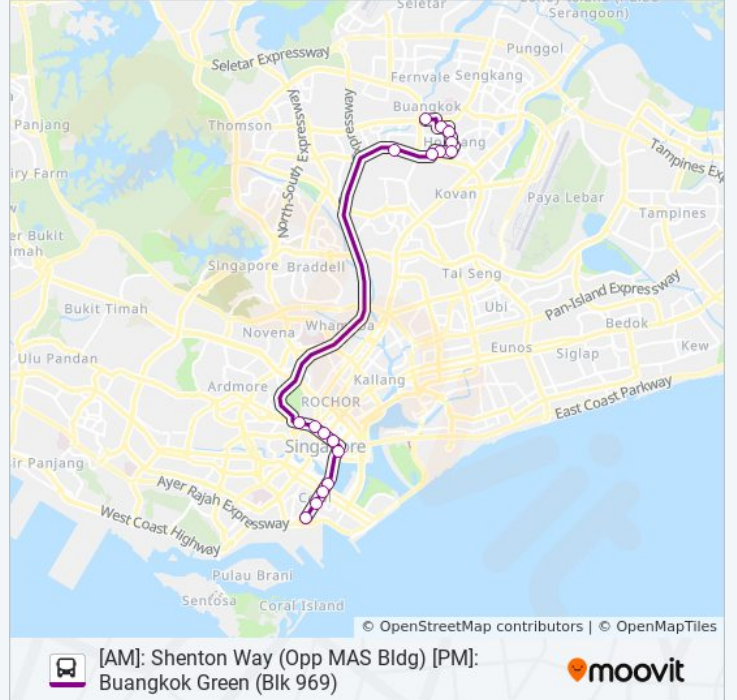

- Buangkok Green - Opp Blk 968 (66481)
- Hougang St 91 - Hougang Sec Sch (64251)
- Hougang Ave 4 - Blk 687 (64609)
- Hougang Ave 4 - Blk 681 (64419)
- Hougang Ave 8 - Blk 608 (63379)
- Hougang Ave 8 - Opp Xinmin Pr Sch (63389)
- Hougang Ave 8 - Blk 632 (63399)
- Ang Mo Kio Ave 3 - Blk 101 (66339)
- Orchard Rd - Dhoby Ghaut Stn (08057)
- Bras Basah Rd - Bencoolen Stn Exit B (08069)
- Bras Basah Rd - Aft Bras Basah Stn Exit A (04179)
- Bras Basah Rd - Raffles Hotel (02049)
- Nicoll Highway - Opp War Memorial Pk (02119)
- Collyer Quay - Oue Bayfront (03019)
- Raffles Quay - One Raffles Quay (03059)
- Shenton Way - Uic Bldg (03129)
- Shenton Way - Opp Mas Bldg (03218)

660 bus Time Schedule

Shenton Way (Opp Mas Bldg) Route Timetable:

Sunday	Not Operational
Monday	7:25 AM - 7:58 AM
Tuesday	7:25 AM - 7:58 AM
Wednesday	7:25 AM - 7:58 AM
Thursday	7:25 AM - 7:58 AM
Friday	Not Operational
Saturday	Not Operational

660 bus Info

Direction: Shenton Way (Opp Mas Bldg)

Stops: 17

Trip Duration: 43 min

Line Summary:

660 bus time schedules and route maps are available in an offline PDF at moovitapp.com. Use the [Moovit App](#) to see live bus times, train schedule or subway schedule, and step-by-step directions for all public transit in Singapore.