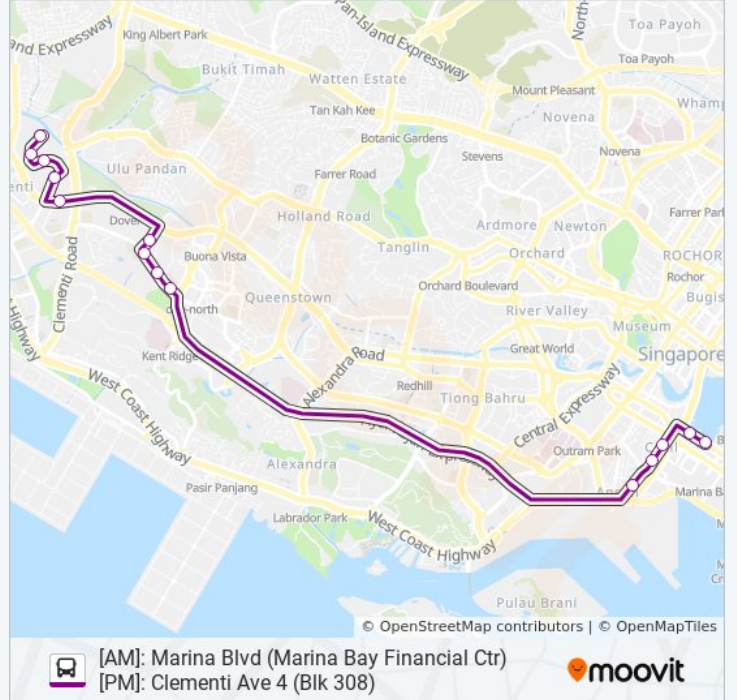

667 bus Info

Direction: Clementi Ave 4 (Blk 308)

Stops: 12

Trip Duration: 32 min

Line Summary:

Direction: Marina Blvd (Marina Bay Financial Ctr)

14 stops

[VIEW LINE SCHEDULE](#)

- Clementi Ave 4 - Blk 308 (17201)
- Clementi Ave 4 - Blk 376 (17219)
- Clementi Ave 5 - Blk 377 (17221)
- Clementi Ave 2 - Blk 355 (17249)
- C'Vealth Ave West - Blk 365 (17159)
- Dover Ave - Opp S'Pore Poly (19099)
- Dover Rd - Opp Acs Independent (19071)
- Dover Rd - Opp Acs Boarding Sch (19081)
- Dover Rd - Fairfield Meth Pr Sch (18111)
- Anson Rd - Mapletree Anson (03241)
- Robinson Rd - Aft Capital Twr (03111)
- Robinson Rd - 80 Robinson Rd (03071)
- Marina Blvd - the Sail (03381)
- Marina Blvd - Marina Bay Financial Ctr (03391)

667 bus Time Schedule

Marina Blvd (Marina Bay Financial Ctr) Route

Timetable:

Sunday	Not Operational
Monday	7:45 AM - 8:00 AM
Tuesday	7:45 AM - 8:00 AM
Wednesday	7:45 AM - 8:00 AM
Thursday	7:45 AM - 8:00 AM
Friday	Not Operational
Saturday	Not Operational

667 bus Info

Direction: Marina Blvd (Marina Bay Financial Ctr)

Stops: 14

Trip Duration: 41 min

Line Summary:

667 bus time schedules and route maps are available in an offline PDF at moovitapp.com. Use the [Moovit App](#) to see live bus times, train schedule or subway schedule, and step-by-step directions for all public transit in Singapore.