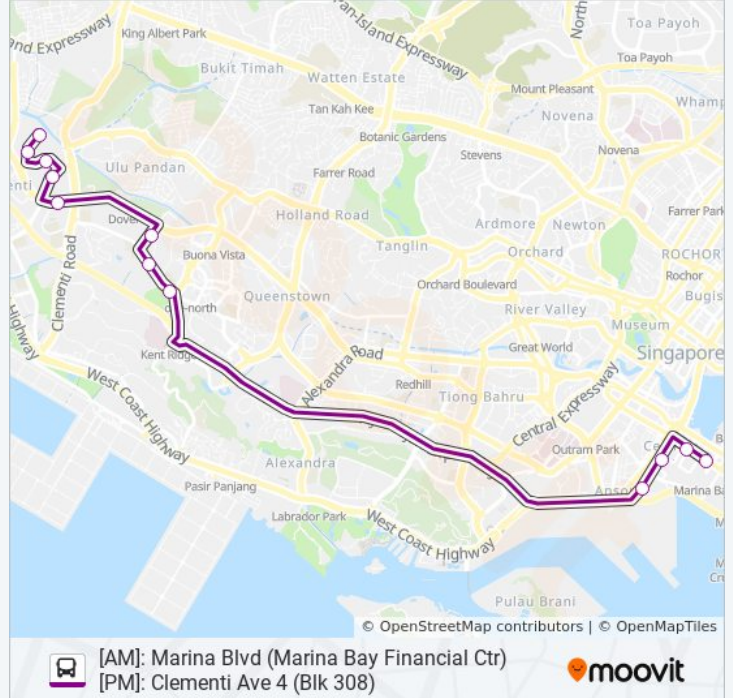

(1) Clementi Ave 4 (Blk 308): 6:20 PM - 6:35 PM(2) Marina Blvd (Marina Bay Financial Ctr): 7:45 AM - 8:00 AM

Use the Moovit App to find the closest 667 bus station near you and find out when is the next 667 bus arriving.

Direction: Clementi Ave 4 (Blk 308)

12 stops

[VIEW LINE SCHEDULE](#)

- Central Blvd - Marina Bay Stn (03539)
- Central Blvd - Downtown Stn Exit E (03529)
- Shenton Way - Uic Bldg (03129)
- Shenton Way - Opp Mas Bldg (03218)
- Dover Rd - Opp Fairfield Meth Pr Sch (18119)
- Dover Rd - Acs Independent (19089)
- Dover Ave - S'Pore Poly (19091)
- C'wealth Ave West - Blk 410 (17151)
- Clementi Ave 2 - Blk 334 (17241)
- Clementi Ave 5 - Blk 335 (17229)
- Clementi Ave 4 - Bet Blks 315/318 (17211)
- Clementi Ave 4 - Blk 308 (17201)

667 bus Info

Direction: Clementi Ave 4 (Blk 308)

Stops: 12

Trip Duration: 32 min

Line Summary:

Direction: Marina Blvd (Marina Bay Financial Ctr)

14 stops

[VIEW LINE SCHEDULE](#)

- Clementi Ave 4 - Blk 308 (17201)
- Clementi Ave 4 - Blk 376 (17219)
- Clementi Ave 5 - Blk 377 (17221)
- Clementi Ave 2 - Blk 355 (17249)
- C'Vealth Ave West - Blk 365 (17159)
- Dover Ave - Opp S'Pore Poly (19099)
- Dover Rd - Opp Acs Independent (19071)
- Dover Rd - Opp Acs Boarding Sch (19081)
- Dover Rd - Fairfield Meth Pr Sch (18111)
- Anson Rd - Mapletree Anson (03241)
- Robinson Rd - Aft Capital Twr (03111)
- Robinson Rd - 80 Robinson Rd (03071)
- Marina Blvd - the Sail (03381)
- Marina Blvd - Marina Bay Financial Ctr (03391)