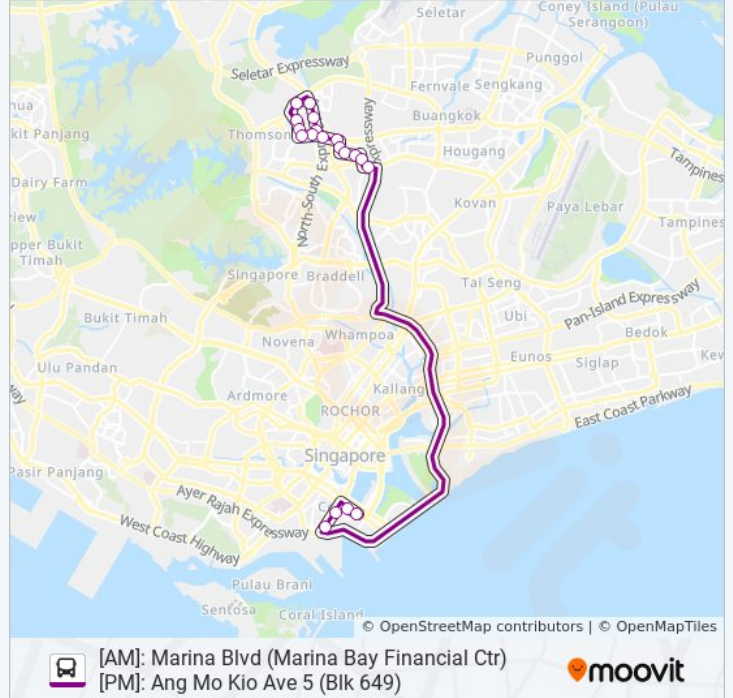

(1) Ang Mo Kio Ave 5 (Blk 649): 6:10 PM - 6:25 PM(2) Marina Blvd (Marina Bay Financial Ctr): 7:30 AM - 7:50 AM

Use the Moovit App to find the closest 668 bus station near you and find out when is the next 668 bus arriving.

Direction: Ang Mo Kio Ave 5 (Blk 649)

19 stops

[VIEW LINE SCHEDULE](#)

- Central Blvd - Marina Bay Stn (03539)
- Central Blvd - Downtown Stn Exit E (03529)
- Shenton Way - Uic Bldg (03129)
- Shenton Way - Opp Mas Bldg (03218)
- Ang Mo Kio Ave 3 - Opp Blk 565 (54299)
- Ang Mo Kio Ave 10 - Blk 574 (54581)
- Ang Mo Kio St 52 - Opp Blk 527 (54419)
- Ang Mo Kio St 52 - Opp Blk 522 (54409)
- Ang Mo Kio St 53 - Blk 507 (54441)
- Ang Mo Kio Ave 5 - Blk 502 (54359)
- Ang Mo Kio Ave 5 - Aft Grandeur 8 (54251)
- Ang Mo Kio Ave 6 - Aft Blk 648 (55201)
- Ang Mo Kio Ave 6 - Opp Yio Chu Kang Stn (55181)
- Ang Mo Kio Ave 6 - Castle Green (55171)
- Yio Chu Kang Rd - Seasons Pk (55029)
- Ang Mo Kio Ave 4 - Blk 622 (55149)
- Ang Mo Kio Ave 4 - Blk 641 (55139)
- Ang Mo Kio Ave 5 - Blk 643 (54451)
- Ang Mo Kio Ave 5 - Blk 649 (54461)

668 bus Info

Direction: Ang Mo Kio Ave 5 (Blk 649)

Stops: 19

Trip Duration: 62 min

Line Summary:

Direction: Marina Blvd (Marina Bay Financial Ctr)

19 stops

[VIEW LINE SCHEDULE](#)

668 bus Info

Direction: Marina Blvd (Marina Bay Financial Ctr)

Stops: 19

Trip Duration: 54 min

Line Summary:

668 bus time schedules and route maps are available in an offline PDF at moovitapp.com. Use the [Moovit App](#) to see live bus times, train schedule or subway schedule, and step-by-step directions for all public transit in Singapore.