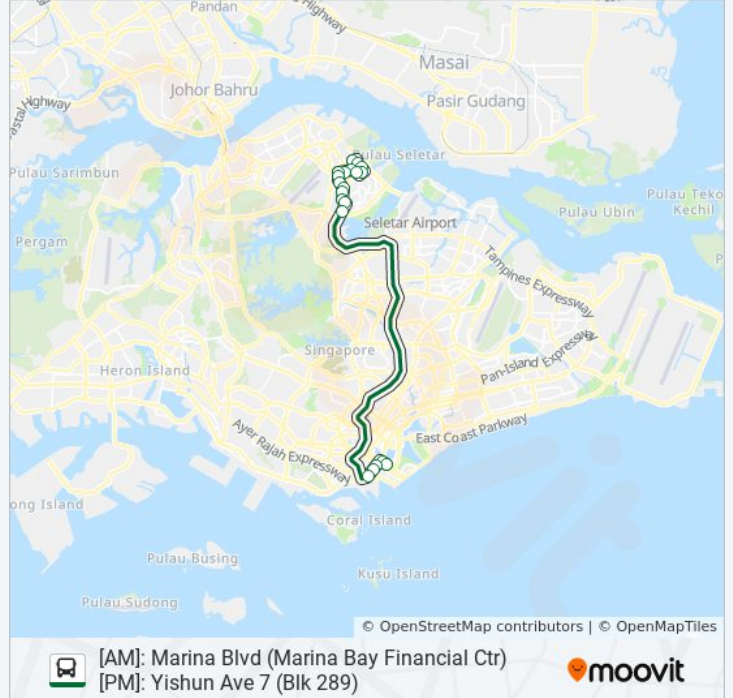

(1) Marina Blvd (Marina Bay Financial Ctr): 7:20 AM - 7:40 AM (2) Yishun Ave 7 (Blk 289): 6:10 PM - 6:25 PM

Use the Moovit App to find the closest 670 bus station near you and find out when is the next 670 bus arriving.

**Direction: Marina Blvd (Marina Bay Financial Ctr)**

20 stops

[VIEW LINE SCHEDULE](#)

- Yishun Ave 7 - Opp Blk 288 (59219)
- Yishun Ave 6 - Opp Chongfu Pr Sch (59201)
- Yishun Ave 6 - Opp Northland Sec Sch (59191)
- Yishun Ave 9 - Opp Blk 245 (59181)
- Yishun Ring Rd - Blk 236 (59241)
- Yishun Ring Rd - Blk 227 (59231)
- Yishun Ring Rd - Yishun Pr Sch (59101)
- Yishun Ring Rd - Blk 121 (59121)
- Yishun Ring Rd - Blk 137 (59131)
- Yishun Ring Rd - Blk 731 (59301)
- Yishun Ring Rd - Blk 760 (59311)
- Yishun Ring Rd - Blk 774 (59081)
- Yishun Ring Rd - Blk 794 (59321)
- Yishun Ring Rd - Opp Khatib Stn Exit D (59561)
- Yishun Ave 2 - Yishun Sports Hall (59039)
- Anson Rd - Mapletree Anson (03241)
- Robinson Rd - Aft Capital Twr (03111)
- Robinson Rd - 80 Robinson Rd (03071)
- Marina Blvd - the Sail (03381)
- Marina Blvd - Marina Bay Financial Ctr (03391)

**670 bus Time Schedule**

Marina Blvd (Marina Bay Financial Ctr) Route Timetable:

Sunday	Not Operational
Monday	7:20 AM - 7:40 AM
Tuesday	7:20 AM - 7:40 AM
Wednesday	7:20 AM - 7:40 AM
Thursday	7:20 AM - 7:40 AM
Friday	Not Operational
Saturday	Not Operational

**670 bus Info**

**Direction:** Marina Blvd (Marina Bay Financial Ctr)

**Stops:** 20

**Trip Duration:** 53 min

**Line Summary:**

**Direction: Yishun Ave 7 (Blk 289)**

19 stops

[VIEW LINE SCHEDULE](#)