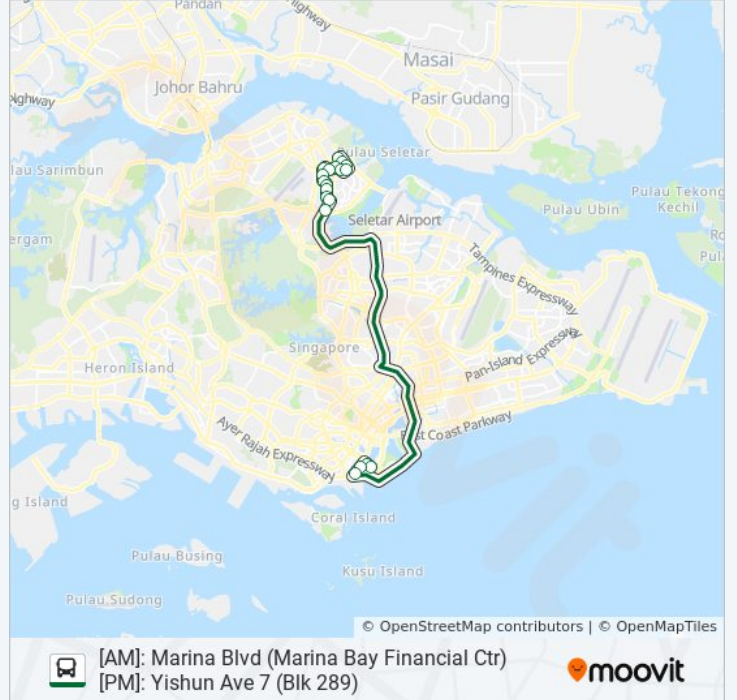

(1) Marina Blvd (Marina Bay Financial Ctr): 7:20 AM - 7:40 AM (2) Yishun Ave 7 (Blk 289): 6:10 PM - 6:25 PM

Use the Moovit App to find the closest 670 bus station near you and find out when is the next 670 bus arriving.

**Direction: Marina Blvd (Marina Bay Financial Ctr)**

20 stops

[VIEW LINE SCHEDULE](#)

- Yishun Ave 7 - Opp Blk 288 (59219)
- Yishun Ave 6 - Opp Chongfu Pr Sch (59201)
- Yishun Ave 6 - Opp Northland Sec Sch (59191)
- Yishun Ave 9 - Opp Blk 245 (59181)
- Yishun Ring Rd - Blk 236 (59241)
- Yishun Ring Rd - Blk 227 (59231)
- Yishun Ring Rd - Yishun Pr Sch (59101)
- Yishun Ring Rd - Blk 121 (59121)
- Yishun Ring Rd - Blk 137 (59131)
- Yishun Ring Rd - Blk 731 (59301)
- Yishun Ring Rd - Blk 760 (59311)
- Yishun Ring Rd - Blk 774 (59081)
- Yishun Ring Rd - Blk 794 (59321)
- Yishun Ring Rd - Opp Khatib Stn Exit D (59561)
- Yishun Ave 2 - Yishun Sports Hall (59039)
- Anson Rd - Mapletree Anson (03241)
- Robinson Rd - Aft Capital Twr (03111)
- Robinson Rd - 80 Robinson Rd (03071)
- Marina Blvd - the Sail (03381)
- Marina Blvd - Marina Bay Financial Ctr (03391)

**670 bus Info**

**Direction:** Marina Blvd (Marina Bay Financial Ctr)

**Stops:** 20

**Trip Duration:** 53 min

**Line Summary:**

**Direction: Yishun Ave 7 (Blk 289)**

19 stops

[VIEW LINE SCHEDULE](#)

**670 bus Info**

**Direction:** Yishun Ave 7 (Blk 289)

**Stops:** 19

**Trip Duration:** 52 min

**Line Summary:**

670 bus time schedules and route maps are available in an offline PDF at [moovitapp.com](https://moovitapp.com). Use the [Moovit App](#) to see live bus times, train schedule or subway schedule, and step-by-step directions for all public transit in Singapore.