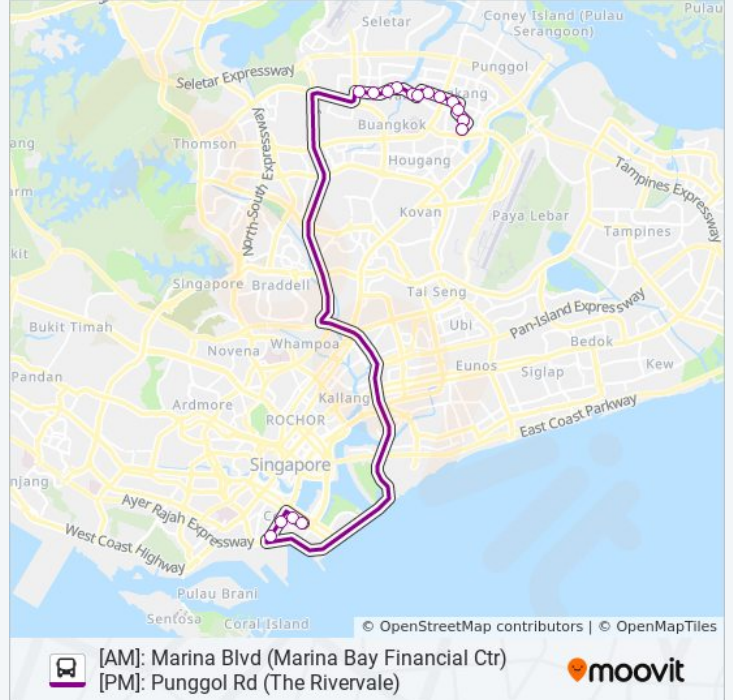

 671

[AM]: Marina Blvd (Marina Bay Financial Ctr) [PM]: Punggol Rd (The Rivervale)

Get The App

The 671 bus line ([AM]: Marina Blvd (Marina Bay Financial Ctr) [PM]: Punggol Rd (The Rivervale)) has 2 routes. For regular weekdays, their operation hours are:

671 bus Info

Direction: Marina Blvd (Marina Bay Financial Ctr)

Stops: 17

Trip Duration: 44 min

Line Summary:

Direction: Punggol Rd (The Rivervale)

16 stops

[VIEW LINE SCHEDULE](#)

671 bus Time Schedule

Punggol Rd (The Rivervale) Route Timetable:

Sunday	Not Operational
Monday	6:20 PM - 6:35 PM
Tuesday	6:20 PM - 6:35 PM
Wednesday	6:20 PM - 6:35 PM
Thursday	6:20 PM - 6:35 PM
Friday	Not Operational
Saturday	Not Operational

671 bus Info

Direction: Punggol Rd (The Rivervale)

Stops: 16

Trip Duration: 44 min

Line Summary:

671 bus time schedules and route maps are available in an offline PDF at moovitapp.com. Use the [Moovit App](#) to see live bus times, train schedule or subway schedule, and step-by-step directions for all public transit in Singapore.