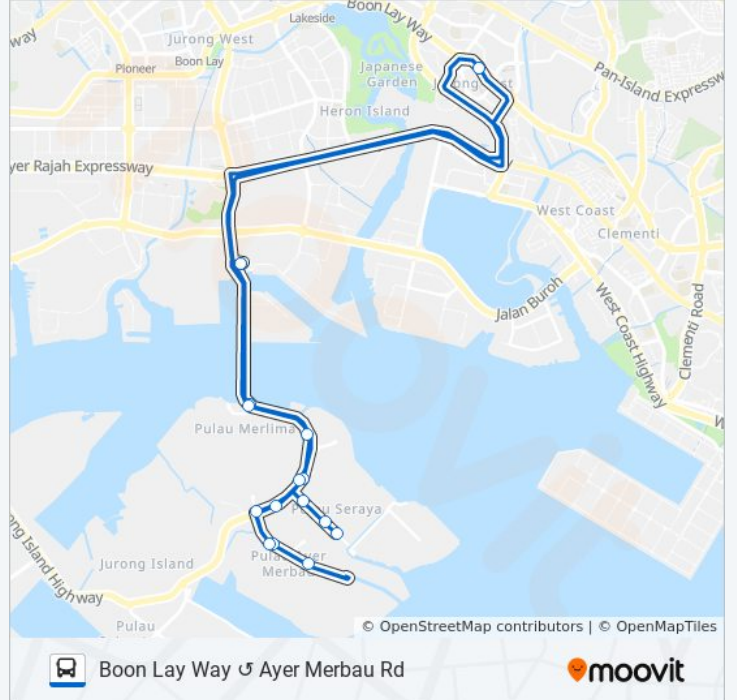

715

Boon Lay Way Ayer Merbau Rd

Get The App

The 715 bus line Boon Lay Way Ayer Merbau Rd has one route. For regular weekdays, their operation hours are:

(1) Boon Lay Way Ayer Merbau Rd: 6:20 AM - 7:45 PM

Use the Moovit App to find the closest 715 bus station near you and find out when is the next 715 bus arriving.

Direction: Boon Lay Way Ayer Merbau Rd

17 stops

[VIEW LINE SCHEDULE](#)

Boon Lay Way - J Gateway (28061)
Jurong Pier Way - Jurong Island Checkpt (21099)
Opp Src
Sembcorp/Jih
Powerseraya
Opp Croda
Opp Denka
Rotary
Poh Tiong Choon
Solvay
Pcs
Faci
Opp Sembcorp/Jih
Akzonobel
Src
Jurong Pier Way - Jurong Island Checkpt (21099)
Boon Lay Way - J Gateway (28061)

715 bus Time Schedule

Boon Lay Way Ayer Merbau Rd Route Timetable:

Sunday	6:30 AM - 7:45 PM
Monday	6:20 AM - 7:45 PM
Tuesday	6:20 AM - 7:45 PM
Wednesday	6:20 AM - 7:45 PM
Thursday	6:20 AM - 7:45 PM
Friday	6:30 AM - 7:45 PM
Saturday	6:30 AM - 7:45 PM

715 bus Info

Direction: Boon Lay Way Ayer Merbau Rd

Stops: 17

Trip Duration: 54 min

Line Summary:

715 bus time schedules and route maps are available in an offline PDF at moovitapp.com. Use the [Moovit App](#) to see live bus times, train schedule or subway schedule, and step-by-step directions for all public transit in Singapore.