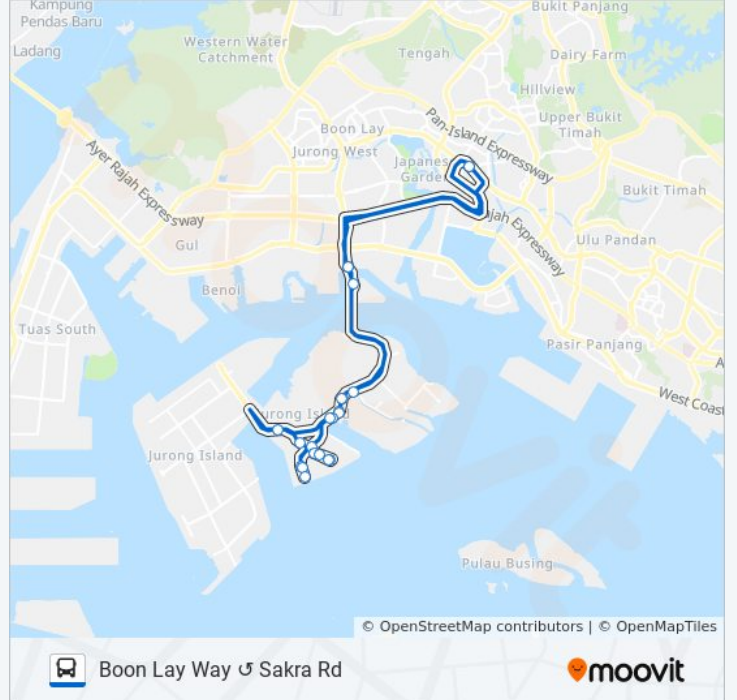

716

Boon Lay Way Sakra Rd

Get The App

The 716 bus line Boon Lay Way Sakra Rd has one route. For regular weekdays, their operation hours are:

(1) Boon Lay Way Sakra Rd: 6:40 AM - 7:15 PM

Use the Moovit App to find the closest 716 bus station near you and find out when is the next 716 bus arriving.

Direction: Boon Lay Way Sakra Rd

22 stops

[VIEW LINE SCHEDULE](#)

- Boon Lay Way - J Gateway (28061)
- Jurong Island Checkpoint
- Pdl Arrival Hall
- Opp Faci
- Soxal/Jih
- Chemical Processes Tech Ctr (Cptc)
- Oasis Sakra
- Smag
- Opp Sembcorp (Sakra Ave)
- Kuraray
- Celanese
- Sembcorp (Sakra Ave)
- Chevron Oronite
- Dic Alkylphenol
- Opp Chevron Oronite
- Mitsui Phenols
- Em Chemicals
- Jopp Oasis Sakra
- Opp Chemical Processes Tech Ctr (Opp Cptc)
- Em Chawan
- Jurong Island Checkpoint
- Boon Lay Way - J Gateway (28061)

716 bus Time Schedule

Boon Lay Way Sakra Rd Route Timetable:

Sunday	6:45 AM - 6:00 PM
Monday	6:40 AM - 7:15 PM
Tuesday	6:40 AM - 7:15 PM
Wednesday	6:40 AM - 7:15 PM
Thursday	6:40 AM - 7:15 PM
Friday	6:45 AM - 6:00 PM
Saturday	6:45 AM - 6:00 PM

716 bus Info

Direction: Boon Lay Way Sakra Rd

Stops: 22

Trip Duration: 60 min

Line Summary:

716 bus time schedules and route maps are available in an offline PDF at moovitapp.com. Use the [Moovit App](#) to see live bus times, train schedule or subway schedule, and step-by-step directions for all public transit in Singapore.