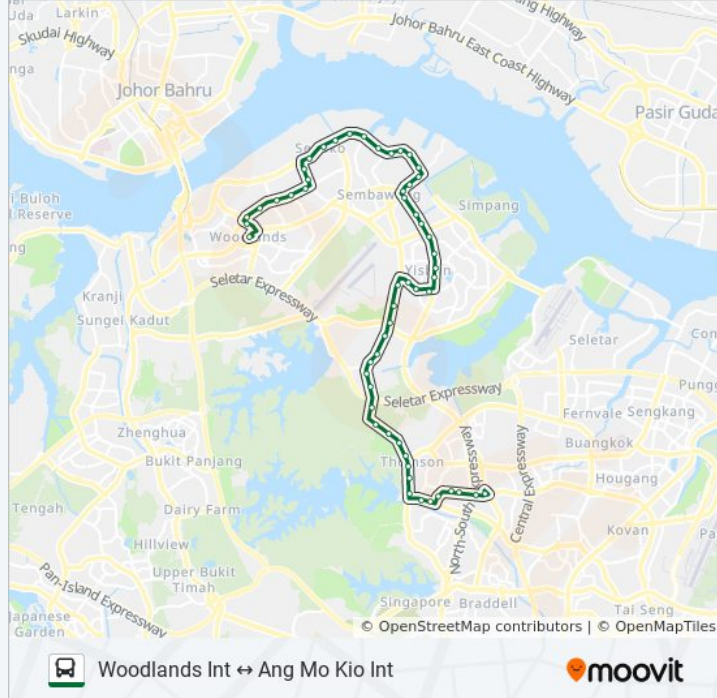

Admiralty Rd East - Aft Wellington Rd (58191)

Admiralty Rd East - Aft Queen's Ave (58201)

Sembawang Rd - Opp Durban Rd (58069)

Sembawang Rd - Opp Blk 592c (58059)

Sembawang Rd - Opp Blk 590c (58049)

Canberra Link - Opp Visionaire (58269)

Canberra Link - Opp Canberra Stn (58541)

Yishun Ave 2 - Opp Yishun Emerald (59529)

Yishun Ave 2 - Darul Makmur Mque (59259)

Yishun Ave 2 - Blk 220 (59099)

Yishun Ave 2 - Opp Yishun Stn (59073)

Yishun Ave 2 - Opp Blk 757 (59069)

Yishun Ave 3 - Blk 776 (59339)

Yishun Ave 3 - Opp Sree Maha Mariamman Tp (59549)

Yishun Ave 3 - Opp Blk 722 (59559)

Sembawang Rd - Khatib Camp (57079)

Sembawang Rd - Opp Dieppe Barracks (57069)

Sembawang Rd - Opp Sembawang Air Base (57059)

Sembawang Rd - Opp Nee Soon Hq 22 Sib (57049)

Sembawang Rd - Spiritual Grace Presby CH (57039)

Sembawang Rd - Aft the Springside (57029)

Upp Thomson Rd - Springleaf Nature Pk (57019)

Upp Thomson Rd - Springleaf Stn Exit 2 (56099)

Upp Thomson Rd - Aft Sle (56089)

Upp Thomson Rd - Aft Old Upp Thomson Rd (56079)

Upp Thomson Rd - Bef Tagore Dr (56069)

Upp Thomson Rd - Bef Tagore Rd (56059)

Upp Thomson Rd - Meadows @ Peirce (56049)

Upp Thomson Rd - Aft Yio Chu Kang Rd (56039)

Upp Thomson Rd - Bef Sembawang Hills Fc (56029)