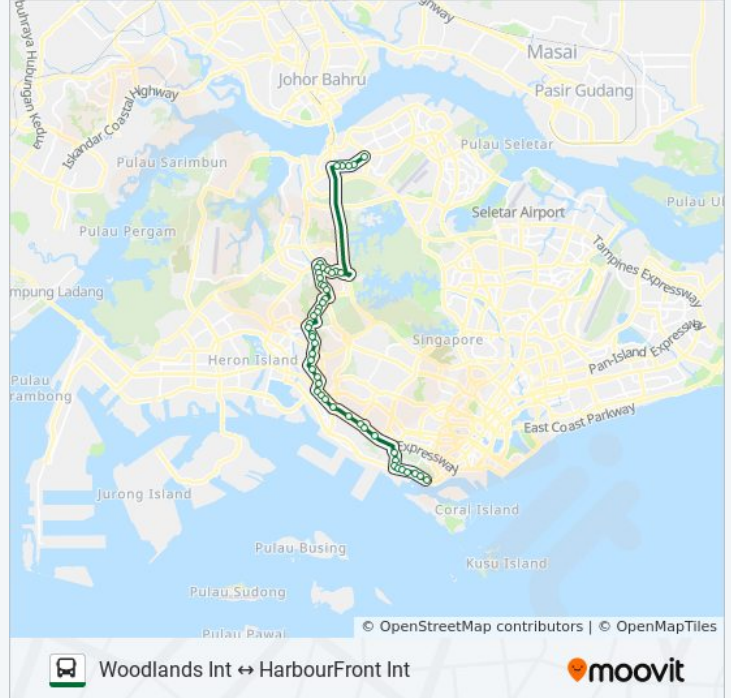

Hillview Ave - Hillview Apts (43249)

Hillview Ave - the Petals Condo (43239)

Bt Batok East Ave 4 - Blk 272 (43161)

Bt Batok East Ave 3 - Blk 283 (43189)

Bt Batok East Ave 3 - Blk 289e (43619)

Bt Batok East Ave 3 - St. Andrew's Mission Sch (43629)

Bt Batok East Ave 3 - Burgundy Hill (42319)

Toh Tuck Ave - Smrt Ulu Pandan Depot (28109)

Toh Tuck Ave - Aft Toh Tuck Lk (28189)

C'wealth Ave West - Aft Toh Tuck Ave (28019)

C'wealth Ave West - Blk 203 (20109)

Clementi Ave 6 - Opp Regent Pk (17051)

Aye - Blk 431 (20019)

Aye - Blk 426 (17149)

Aye - Aft Clementi Swim Cplx (17139)

Aye - Aft Nus High Sch (17129)

Aye - Sit Dover (16099)

Buona Vista Flyover - Opp Nuh (18079)

Buona Vista Flyover - Opp Psb Science Pk Bldg (18109)

Aye - Opp Science Pk (18049)

Alexandra Rd - Bef Telok Blangah Hill Pk (18019)

Alexandra Rd - Opp Alexandra Pt (15059)

Alexandra Rd - Opp Alexandra Retail Ctr (15049)

Telok Blangah Rd - Aft Alexandra Rd (14189)

Telok Blangah Rd - Yeo's Bldg (14179)

Telok Blangah Rd - Opp Telok Blangah Stn (14169)

Telok Blangah Rd - Bef Chr Community Chapel (14159)

Telok Blangah Rd - Bef Seah Im Rd (14139)

Seah Im Rd - Harbourfront Int (14009)