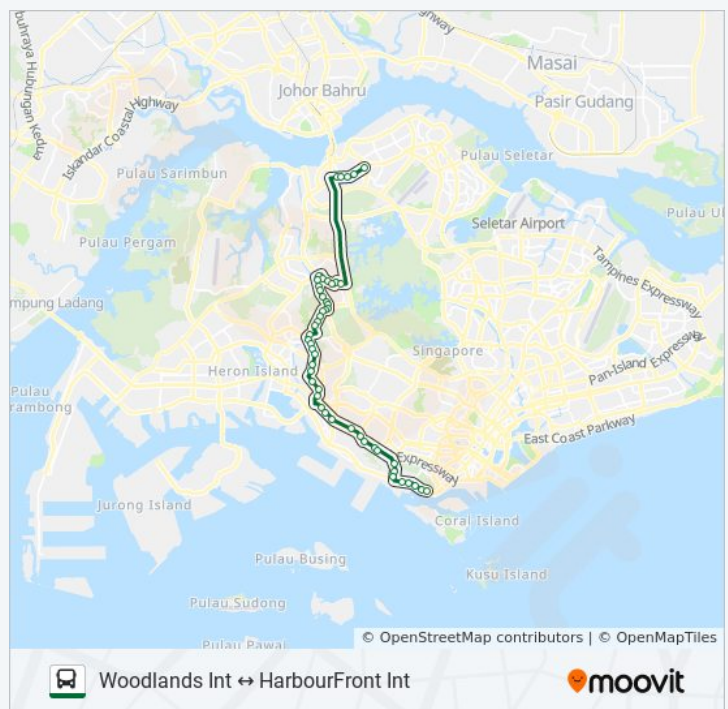

49 stops

[VIEW LINE SCHEDULE](#)

- Seah Im Rd - Harbourfront Int (14009)
- Telok Blangah Rd - Caribbean at Keppel Bay (14131)
- Telok Blangah Rd - Opp Chr Community Chapel (14151)
- Telok Blangah Rd - Telok Blangah Stn (14161)
- Telok Blangah Rd - Opp Yeo's Bldg (14171)
- Alexandra Rd - Alexandra Retail Ctr (15041)
- Alexandra Rd - Alexandra Pt (15051)
- Alexandra Rd - Aft Hortpark (18011)
- Aye - Normanton Pk (18041)
- Aye - Science Pk (18131)
- Buona Vista Flyover - 5 Sci Pk Dr (18101)
- Buona Vista Flyover - Nuh (18071)
- Aye - Opp Sit Dover (16091)
- Aye - Blk 610 (17121)
- Aye - Clementi Flyover (17131)
- Aye - Clementi Stadium (17141)
- Clementi Ave 6 - Regent Pk (17059)
- C'wealth Ave West - Nan Hua Pr Sch (20101)
- C'wealth Ave West - Bef Toh Tuck Ave (28011)
- Toh Tuck Ave - Bef Toh Tuck Lk (28181)
- Toh Tuck Ave - Opp Smrt Ulu Pandan Depot (28101)
- Bt Batok East Ave 3 - Opp Burgundy Hill (42311)
- Bt Batok East Ave 3 - Opp Parkview Apts (43621)
- Bt Batok East Ave 3 - Blk 290h (43611)
- Bt Batok East Ave 3 - Keming Pr Sch (43181)
- Bt Batok East Ave 4 - Blk 254 (43169)
- Hillview Ave - Opp the Petals Condo (43231)
- Hillview Ave - Opp Hillview Apts (43241)
- Hillview Ave - Hillbrooks (43251)

Woodlands Int Route Timetable:

Sunday	6:00 AM - 11:30 PM
Monday	6:00 AM - 11:30 PM
Tuesday	6:00 AM - 11:30 PM
Wednesday	6:00 AM - 11:30 PM
Thursday	6:00 AM - 11:30 PM
Friday	6:00 AM - 11:30 PM
Saturday	6:00 AM - 11:30 PM

963 bus Info

Direction: Woodlands Int

Stops: 49

Trip Duration: 86 min

Line Summary: