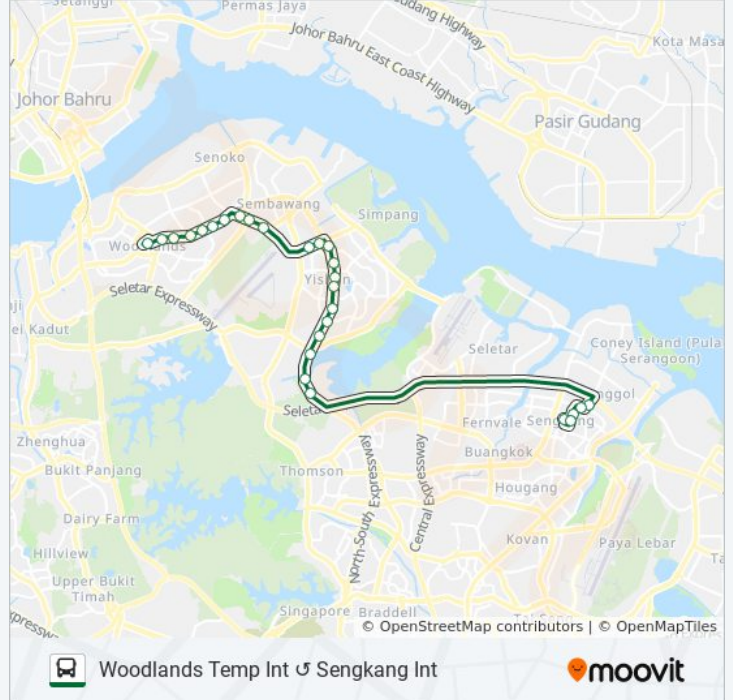

Lentor Ave - Lp 94 (55289)

Punggol Rd - Blk 190c (65069)

Compassvale St - Compassvale Stn Exit A (67251)

Compassvale Rd - Blk 248a (67241)

Compassvale Rd - Blk 240 (67181)

Sengkang Sq - Sengkang Int (67009)

Direction: Woodlands Temp Int

53 stops

[VIEW LINE SCHEDULE](#)

Woodlands Sq - Woodlands Temp Int (47009)

Woodlands Ave 7 - Blk 825 (46281)

Woodlands Ave 7 - Blk 853 (46391)

Woodlands Ave 7 - Blk 706 (46761)

Woodlands Ave 7 - Opp Admiralty Stn (46771)

Woodlands Ave 7 - Blk 793 (47601)

Woodlands Ave 7 - Northoaks Condo (47611)

Gambas Ave - 3m Bldg (58301)

Gambas Ave - Bef Gambas Cres (58581) (

Sembawang Ave - Gambas Ave (58571)

Yishun Ave 7 - Opp Ahmad Ibrahim Sec Sch (59279)

Yishun Ave 7 - Opp Blk 174 (59269)

Yishun Ave 2 - Darul Makmur Mque (59259)

Yishun Ave 2 - Blk 220 (59099)

Yishun Ave 2 - Opp Yishun Stn (59073)

Yishun Ave 2 - Opp Blk 757 (59069)

Yishun Ave 2 - Blk 608 (59059)

Yishun Ave 2 - Opp Khatib Stn (59049)

965 bus Time Schedule

Woodlands Temp Int Route Timetable:

Sunday	5:30 AM - 10:44 PM
Monday	5:30 AM - 10:44 PM
Tuesday	5:30 AM - 10:44 PM
Wednesday	5:30 AM - 10:44 PM
Thursday	5:30 AM - 10:44 PM
Friday	5:30 AM - 10:44 PM
Saturday	5:30 AM - 10:44 PM

965 bus Info

Direction: Woodlands Temp Int

Stops: 53

Trip Duration: 112 min

Line Summary: