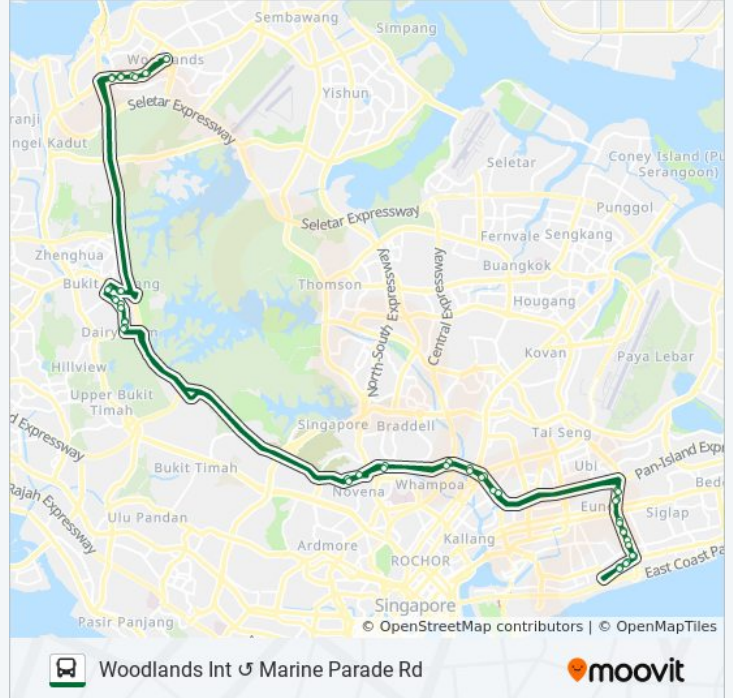

Marine Parade Rd - Parkway Parade (92049)

Woodlands Ave 3 - Opp Blk 402 (46499)

Woodlands Ave 3 - Marsiling Stn (46521)

Woodlands Ave 3 - Blk 173 (46531)

Woodlands Ave 3 - Marsiling Mall (46541)

966 bus time schedules and route maps are available in an offline PDF at moovitapp.com. Use the [Moovit App](#) to see live bus times, train schedule or subway schedule, and step-by-step directions for all public transit in Singapore.