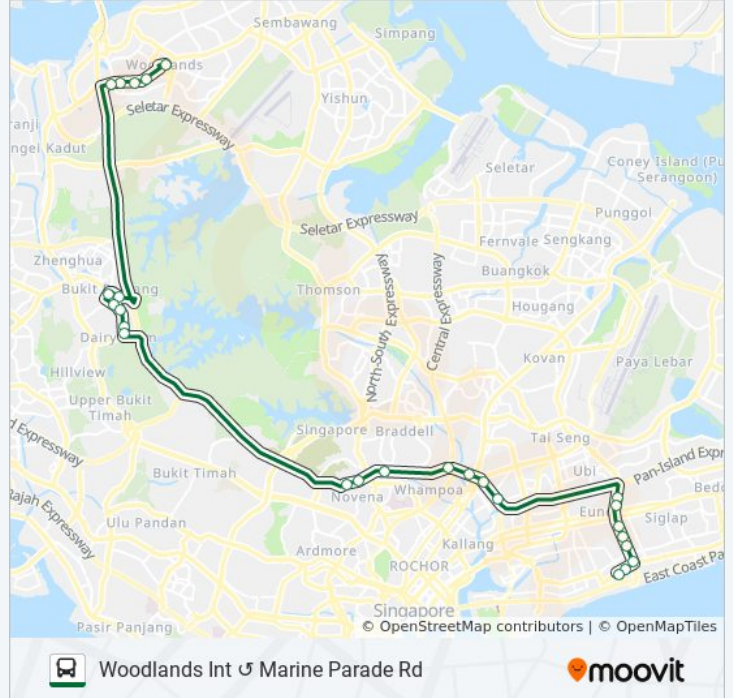

**Direction: Marine Parade Rd (Parkway Parade)**

26 stops

[VIEW LINE SCHEDULE](#)

- Woodlands Sq - Woodlands Int (46009)
- Woodlands Ave 3 - Blk 347 (46549)
- Woodlands Ave 3 - Blk 320 (46539)
- Woodlands Ave 3 - Opp Marsiling Stn (46529)
- Woodlands Ave 3 - Blk 402 (46491)
- Bt Panjang Rd - Blk 223 (44269)
- Pending Rd - Bef Pending Stn (44229)
- Petir Rd - Blk 219 (44371)
- Petir Rd - Blk 202 (44381)
- Petir Rd - Aft Chestnut Ave (44351)
- Petir Rd - Bef Dairy Farm Rd (44361)
- Pie - Opp Catholic Jc (51091)
- Pie - Bef Thomson Flyover (51101)
- Jln Toa Payoh - Trellis Twrs (52071)
- Jln Toa Payoh - Aft Blk 195 (52081)
- Jln Toa Payoh - St. Andrew's Village (60081)
- Jln Kolam Ayer - Kolam Ayer Ind Est (60071)
- Jln Kolam Ayer - Aft Infineon (60061)
- Jln Eunos - Opp Blk 16 (83119)
- Jln Eunos - Opp Eunos Stn (83109)
- Still Rd - Aft Lor G Telok Kurau (83299)
- Still Rd - Aft Lor J Telok Kurau (83319)

**966 bus Info**

**Direction:** Marine Parade Rd (Parkway Parade)

**Stops:** 26

**Trip Duration:** 52 min

**Line Summary:**

Still Rd - Aft Still Lane (83309)

Still Rd Sth - D'Ecosia (92279)

Marine Parade Rd - Bet Blks 72/74 (92059)

Marine Parade Rd - Parkway Parade (92049)

### Direction: Woodlands Int

51 stops

[VIEW LINE SCHEDULE](#)

Woodlands Sq - Woodlands Int (46009)

Woodlands Ave 3 - Blk 347 (46549)

Woodlands Ave 3 - Blk 320 (46539)

Woodlands Ave 3 - Opp Marsiling Stn (46529)