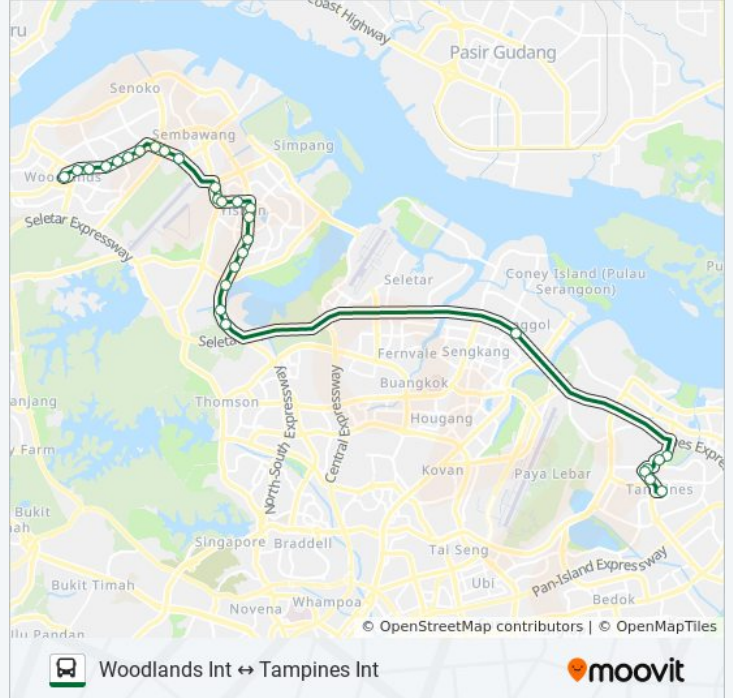

969 bus Info

Direction: Tampines Int

Stops: 29

Trip Duration: 66 min

Line Summary:

Tpe - Aft Punggol Rd (65199)

Tampines Ave 12 - Opp Blk 638a (75589)

Tampines Ave 12 - Opp Blk 631b (75599)

Tampines Ave 9 - Citylife@ Tampines (76541)

Tampines Concourse - the Tampines Trilliant (76511)

Tampines Concourse - Opp Blk 519a (76521)

Tampines Ctrl 1 - Tampines Int (75009)

Direction: Woodlands Int

29 stops