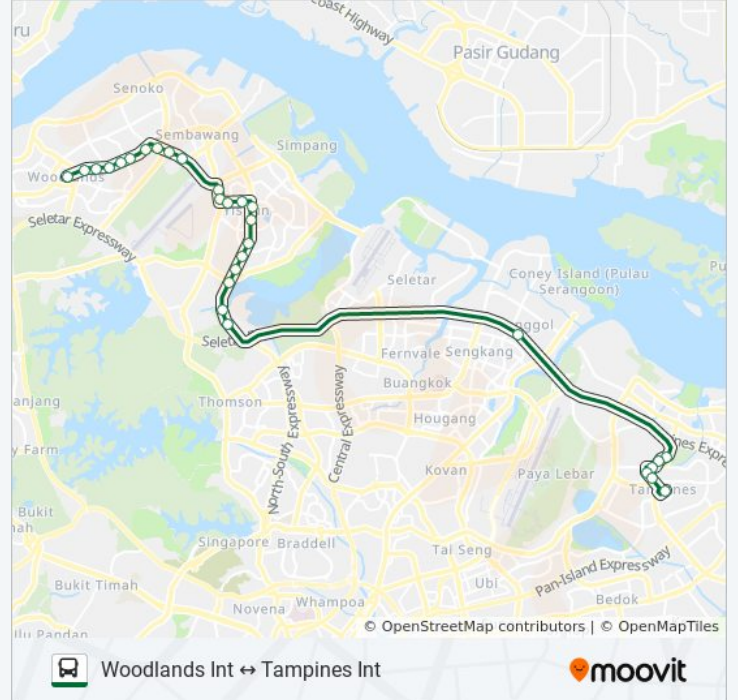

969 bus Info

Direction: Woodlands Int

Stops: 29

Trip Duration: 65 min

Line Summary:

Sembawang Rd - Opp Blk 101 (57111)

Sembawang Rd - Opp Blk 115b (57121)

Sembawang Ave - Gambas Ave (58579)

Gambas Ave - Opp Gambas Cres (58589)

Gambas Ave - Opp 3m Bldg (58309)

Woodlands Ave 7 - Blk 688 Cp (47619)

Woodlands Ave 7 - Opp Blk 793 (47609)

Woodlands Ave 7 - Admiralty Stn (46779)

Woodlands Ave 7 - Blk 666 (46769)

Woodlands Ave 7 - Aft 888 Plaza (46399)

Woodlands Ave 7 - Blk 891c Cp (46289)

Woodlands Sq - Woodlands Int (46009)

969 bus time schedules and route maps are available in an offline PDF at moovitapp.com. Use the [Moovit App](#) to see live bus times, train schedule or subway schedule, and step-by-step directions for all public transit in Singapore.